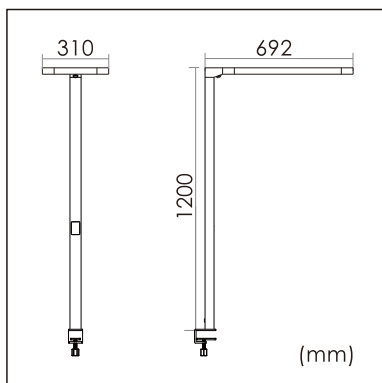

Odin-TR

Desk fixed luminaires

21.003.36027

GENERAL

Desktop
Standing
Silver
IP20
indirect 3400 lm
direct 3400 lm
total 6800 lm
Beam Angle $\uparrow 110^\circ/90^\circ \downarrow$
UGR < 18

LED

3000~6000K Variable
CRI ≥ 80
L80(B10)50,000H
SDCM < 3

PHYSICAL

length 692 mm
width 310 mm
height 1200 mm
6.2 kg

ELECTRICAL

80W
90 lm/W
AC200~240V

The data values for the luminous flux are initially subject to a tolerance of +/- 10%, those for the electrical connected load are initially subject to a tolerance of +/- 10%, and those for the colour temperature are initially subject to a tolerance of +/- 150 K. Product illustrations serve as examples and may differ from the original. No liability is assumed for typographical or printing errors. We reserve the right to make alterations in the interest of improving our products.