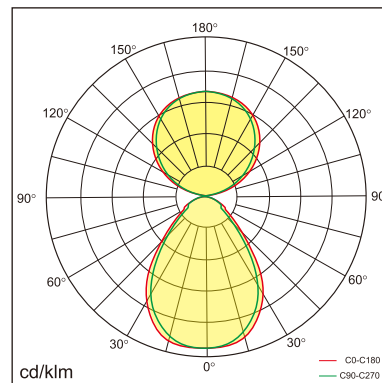

Odin-TR

Desk fixed luminaires

21.003.36027

GENERAL

Desktop
Standing
Silver
IP20
indirect 3400 lm
direct 3400 lm
total 6800 lm
Beam Angle $\uparrow 110^\circ/90^\circ \downarrow$
UGR < 18

LED

3000~6000K Variable
CRI ≥ 80
L80(B10)50,000H
SDCM < 3

PHYSICAL

length 692 mm
width 310 mm
height 1200 mm
6.2 kg

ELECTRICAL

80W
90 lm/W
AC200~240V

The data values for the luminous flux are initially subject to a tolerance of +/- 10%, those for the electrical connected load are initially subject to a tolerance of +/- 10%, and those for the colour temperature are initially subject to a tolerance of +/- 150 K. Product illustrations serve as examples and may differ from the original. No liability is assumed for typographical or printing errors. We reserve the right to make alterations in the interest of improving our products.