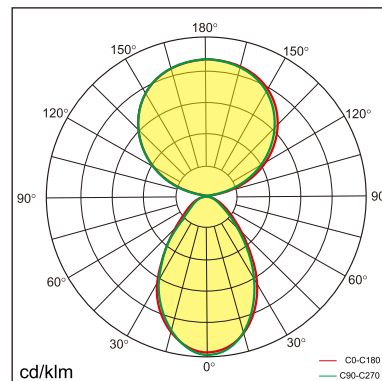

Thor-T

Desk fixed luminaires

21.005.24004

GENERAL

Desktop
Standing
White
IP20
indirect 3500 lm
direct 3100 lm
total 6600 lm
Beam Angle \uparrow 110°/90° \downarrow
UGR<18

LED

4000K neutral white
CRI \geq 80
L80(B10)50,000H
SDCM <3

PHYSICAL

length 610 mm
width 280 mm
height 1200 mm
4.5 kg

ELECTRICAL

60W
110 lm/W
AC200~240V

The data values for the luminous flux are initially subject to a tolerance of +/- 10%, those for the electrical connected load are initially subject to a tolerance of +/- 10%, and those for the colour temperature are initially subject to a tolerance of +/- 150 K. Product illustrations serve as examples and may differ from the original. No liability is assumed for typographical or printing errors. We reserve the right to make alterations in the interest of improving our products.