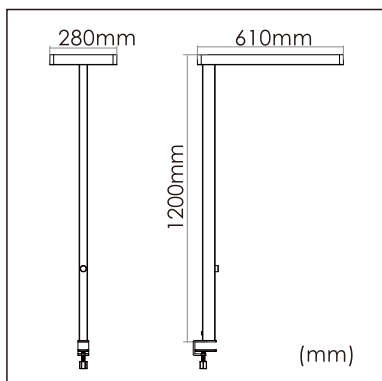

Thor-T

Desk fixed luminaires

21.005.24004

GENERAL

Desktop
Standing
White
IP20
indirect 3500 lm
direct 3100 lm
total 6600 lm
Beam Angle \uparrow 110°/90° \downarrow
UGR<18

LED

4000K neutral white
CRI \geq 80
L80(B10)50,000H
SDCM <3

PHYSICAL

length 610 mm
width 280 mm
height 1200 mm
4.5 kg

ELECTRICAL

60W
110 lm/W
AC200~240V

The data values for the luminous flux are initially subject to a tolerance of +/- 10%, those for the electrical connected load are initially subject to a tolerance of +/- 10%, and those for the colour temperature are initially subject to a tolerance of +/- 150 K. Product illustrations serve as examples and may differ from the original. No liability is assumed for typographical or printing errors. We reserve the right to make alterations in the interest of improving our products.