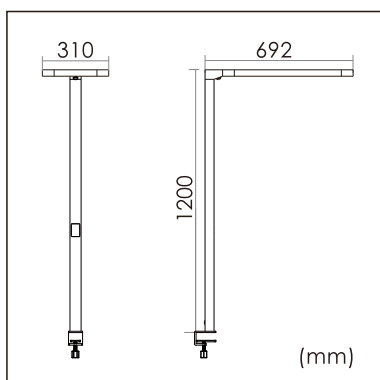

Odin-TS

Desk fixed luminaires

21.004.34026

GENERAL

Desktop
Standing
Silver
IP20
indirect 4000 lm
direct 4000 lm
total 8000 lm
Beam Angle $\uparrow 110^\circ/90^\circ \downarrow$
UGR<18

LED

4000K neutral white
CRI ≥ 80
L80(B10)50,000H
SDCM <3

PHYSICAL

length 692 mm
width 310 mm
height 1200 mm
6 kg

ELECTRICAL

80W
100 lm/W
AC200~240V

The data values for the luminous flux are initially subject to a tolerance of +/- 10%, those for the electrical connected load are initially subject to a tolerance of +/- 10%, and those for the colour temperature are initially subject to a tolerance of +/- 150 K. Product illustrations serve as examples and may differ from the original. No liability is assumed for typographical or printing errors. We reserve the right to make alterations in the interest of improving our products.