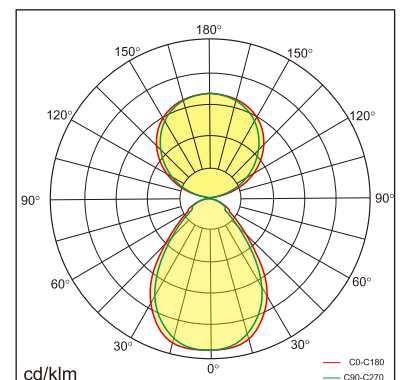

Odin-TS

Desk fixed luminaires

21.004.34026

GENERAL

Desktop
Standing
Silver
IP20
indirect 4000 lm
direct 4000 lm
total 8000 lm
Beam Angle $\uparrow 110^\circ/90^\circ \downarrow$
UGR<18

LED

4000K neutral white
CRI ≥ 80
L80(B10)50,000H
SDCM <3

PHYSICAL

length 692 mm
width 310 mm
height 1200 mm
6 kg

ELECTRICAL

80W
100 lm/W
AC200~240V

The data values for the luminous flux are initially subject to a tolerance of +/- 10%, those for the electrical connected load are initially subject to a tolerance of +/- 10%, and those for the colour temperature are initially subject to a tolerance of +/- 150 K. Product illustrations serve as examples and may differ from the original. No liability is assumed for typographical or printing errors. We reserve the right to make alterations in the interest of improving our products.