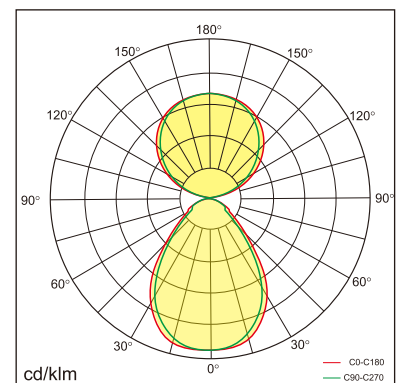

Odin-TS

Desk fixed luminaires

21.004.36018

GENERAL

Desktop
Standing
Silver
IP20
indirect 2600 lm
direct 2600 lm
total 5200 lm
Beam Angle $\uparrow 110^\circ/90^\circ \downarrow$
UGR < 18

LED

3000~6000K Variable
CRI ≥ 80
L80(B10)50,000H
SDCM < 3

PHYSICAL

length 692 mm
width 310 mm
height 1200 mm
6 kg

ELECTRICAL

60W
90 lm/W
AC200~240V

The data values for the luminous flux are initially subject to a tolerance of +/- 10%, those for the electrical connected load are initially subject to a tolerance of +/- 10%, and those for the colour temperature are initially subject to a tolerance of +/- 150 K. Product illustrations serve as examples and may differ from the original. No liability is assumed for typographical or printing errors. We reserve the right to make alterations in the interest of improving our products.