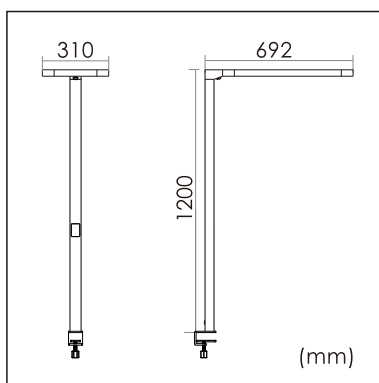

Odin-TS

Desk fixed luminaires

21.004.36018

GENERAL

Desktop
Standing
Silver
IP20
indirect 2600 lm
direct 2600 lm
total 5200 lm
Beam Angle $\uparrow 110^\circ/90^\circ \downarrow$
UGR < 18

LED

3000~6000K Variable
CRI ≥ 80
L80(B10)50,000H
SDCM < 3

PHYSICAL

length 692 mm
width 310 mm
height 1200 mm
6 kg

ELECTRICAL

60W
90 lm/W
AC200~240V

The data values for the luminous flux are initially subject to a tolerance of +/- 10%, those for the electrical connected load are initially subject to a tolerance of +/- 10%, and those for the colour temperature are initially subject to a tolerance of +/- 150 K. Product illustrations serve as examples and may differ from the original. No liability is assumed for typographical or printing errors. We reserve the right to make alterations in the interest of improving our products.