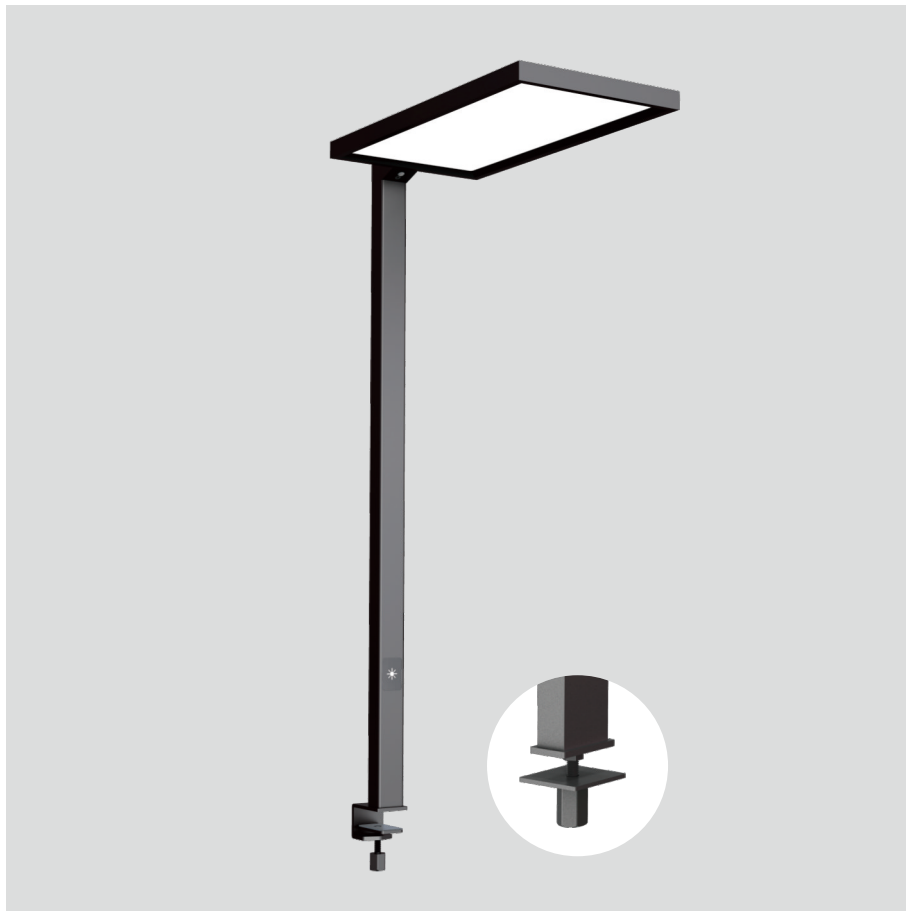

Odin-TS

Desk fixed luminaires

21.004.13028

GENERAL

Desktop
Standing
black
IP20
indirect 4000 lm
direct 4000 lm
total 8000 lm
Beam Angle $\uparrow 110^\circ/90^\circ \downarrow$
UGR < 18

LED

3000K warm white
CRI ≥ 80
L80(B10)50,000H
SDCM < 3

PHYSICAL

length 692 mm
width 310 mm
height 1200 mm
6 kg

ELECTRICAL

80W
100 lm/W
AC200~240V

The data values for the luminous flux are initially subject to a tolerance of +/- 10%, those for the electrical connected load are initially subject to a tolerance of +/- 10%, and those for the colour temperature are initially subject to a tolerance of +/- 150 K. Product illustrations serve as examples and may differ from the original. No liability is assumed for typographical or printing errors. We reserve the right to make alterations in the interest of improving our products.