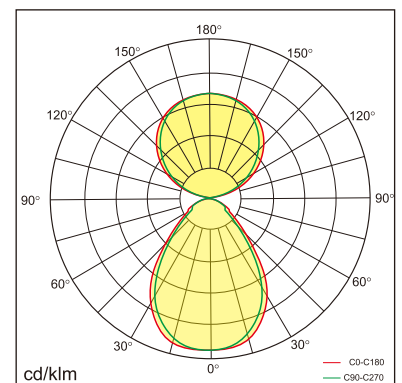

Odin-TS

Desk fixed luminaires

21.004.13028

GENERAL

Desktop
Standing
black
IP20
indirect 4000 lm
direct 4000 lm
total 8000 lm
Beam Angle $\uparrow 110^\circ/90^\circ \downarrow$
UGR < 18

LED

3000K warm white
CRI ≥ 80
L80(B10)50,000H
SDCM < 3

PHYSICAL

length 692 mm
width 310 mm
height 1200 mm
6 kg

ELECTRICAL

80W
100 lm/W
AC200~240V

The data values for the luminous flux are initially subject to a tolerance of +/- 10%, those for the electrical connected load are initially subject to a tolerance of +/- 10%, and those for the colour temperature are initially subject to a tolerance of +/- 150 K. Product illustrations serve as examples and may differ from the original. No liability is assumed for typographical or printing errors. We reserve the right to make alterations in the interest of improving our products.