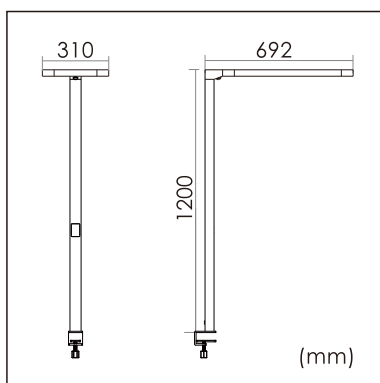

Odin-TS

Desk fixed luminaires

21.004.13028

GENERAL

Desktop
Standing
black
IP20
indirect 4000 lm
direct 4000 lm
total 8000 lm
Beam Angle $\uparrow 110^\circ/90^\circ \downarrow$
UGR < 18

LED

3000K warm white
CRI ≥ 80
L80(B10)50,000H
SDCM < 3

PHYSICAL

length 692 mm
width 310 mm
height 1200 mm
6 kg

ELECTRICAL

80W
100 lm/W
AC200~240V

The data values for the luminous flux are initially subject to a tolerance of +/- 10%, those for the electrical connected load are initially subject to a tolerance of +/- 10%, and those for the colour temperature are initially subject to a tolerance of +/- 150 K. Product illustrations serve as examples and may differ from the original. No liability is assumed for typographical or printing errors. We reserve the right to make alterations in the interest of improving our products.