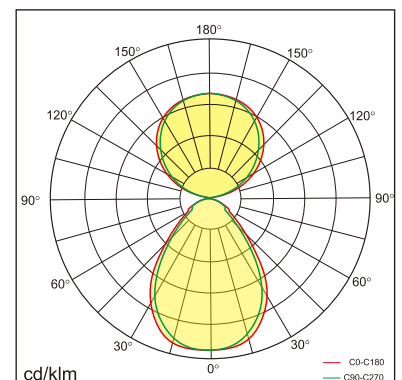

Odin-TS

Desk fixed luminaires

21.004.13001

GENERAL

Desktop
Standing
black
IP20
indirect 3000 lm
direct 3000 lm
total 6000 lm
Beam Angle $\uparrow 110^\circ/90^\circ \downarrow$
UGR < 18

LED

3000K warm white
CRI ≥ 80
L80(B10)50,000H
SDCM < 3

PHYSICAL

length 692 mm
width 310 mm
height 1200 mm
6 kg

ELECTRICAL

60W
100 lm/W
AC200~240V

The data values for the luminous flux are initially subject to a tolerance of +/- 10%, those for the electrical connected load are initially subject to a tolerance of +/- 10%, and those for the colour temperature are initially subject to a tolerance of +/- 150 K. Product illustrations serve as examples and may differ from the original. No liability is assumed for typographical or printing errors. We reserve the right to make alterations in the interest of improving our products.