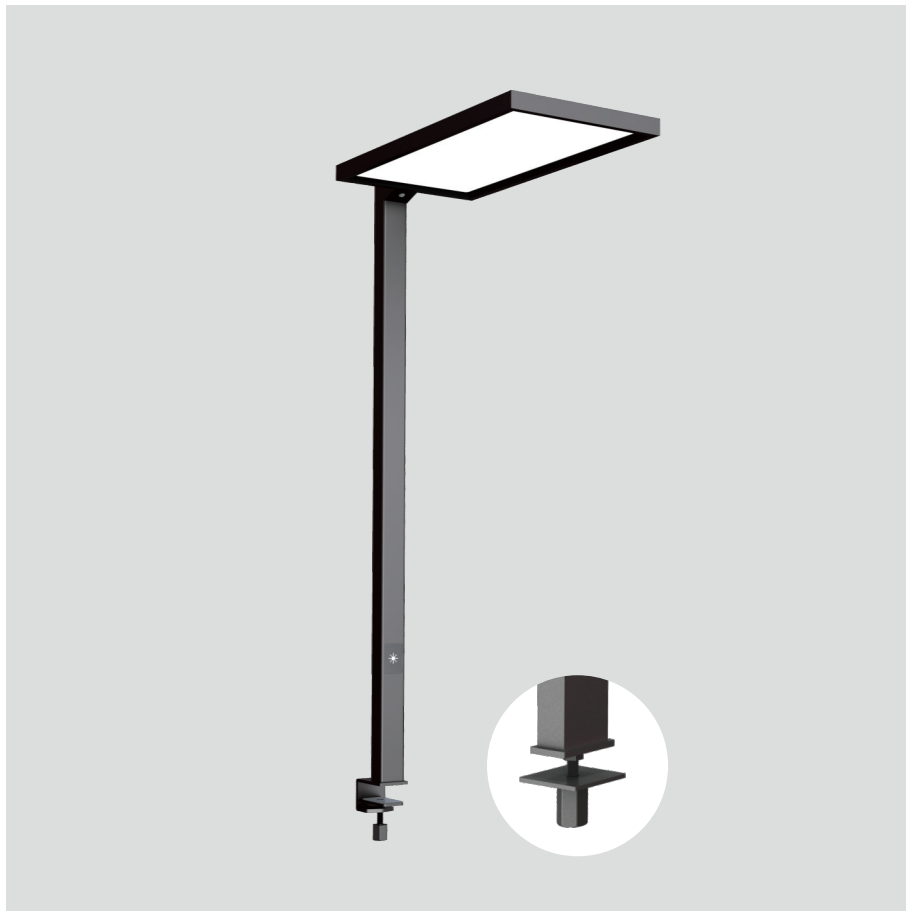

Odin-TS

Desk fixed luminaires

21.004.13001

GENERAL

Desktop
Standing
black
IP20
indirect 3000 lm
direct 3000 lm
total 6000 lm
Beam Angle $\uparrow 110^\circ/90^\circ \downarrow$
UGR < 18

LED

3000K warm white
CRI ≥ 80
L80(B10)50,000H
SDCM < 3

PHYSICAL

length 692 mm
width 310 mm
height 1200 mm
6 kg

ELECTRICAL

60W
100 lm/W
AC200~240V

The data values for the luminous flux are initially subject to a tolerance of +/- 10%, those for the electrical connected load are initially subject to a tolerance of +/- 10%, and those for the colour temperature are initially subject to a tolerance of +/- 150 K. Product illustrations serve as examples and may differ from the original. No liability is assumed for typographical or printing errors. We reserve the right to make alterations in the interest of improving our products.