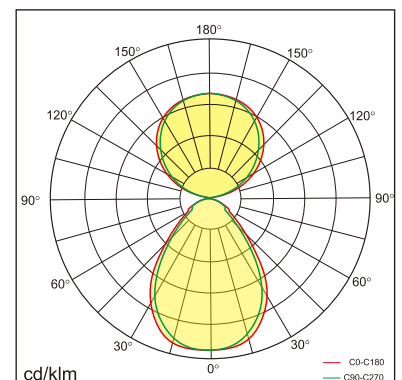

Odin-TS

Desk fixed luminaires

21.004.36027

GENERAL

Desktop
Standing
Silver
IP20
indirect 3400 lm
direct 3400 lm
total 6800 lm
Beam Angle $\uparrow 110^\circ/90^\circ \downarrow$
UGR<18

LED

3000~6000K Variable
CRI ≥ 80
L80(B10)50,000H
SDCM <3

PHYSICAL

length 692 mm
width 310 mm
height 1200 mm
6 kg

ELECTRICAL

80W
90 lm/W
AC200~240V

The data values for the luminous flux are initially subject to a tolerance of +/- 10%, those for the electrical connected load are initially subject to a tolerance of +/- 10%, and those for the colour temperature are initially subject to a tolerance of +/- 150 K. Product illustrations serve as examples and may differ from the original. No liability is assumed for typographical or printing errors. We reserve the right to make alterations in the interest of improving our products.