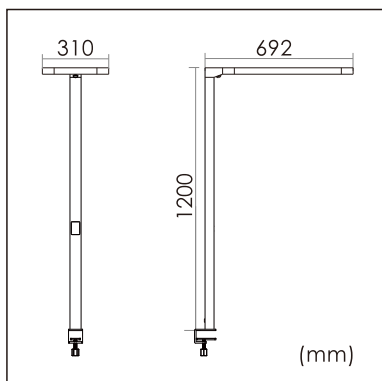

Odin-TR

Desk fixed luminaires

21.003.23004

GENERAL

Desktop
Standing
White
IP20
indirect 3000 lm
direct 3000 lm
total 6000 lm
Beam Angle $\uparrow 110^\circ/90^\circ \downarrow$
UGR < 18

LED

3000K warm white
CRI ≥ 80
L80(B10)50,000H
SDCM < 3

PHYSICAL

length 692 mm
width 310 mm
height 1200 mm
6.2 kg

ELECTRICAL

60W
100 lm/W
AC200~240V

The data values for the luminous flux are initially subject to a tolerance of +/- 10%, those for the electrical connected load are initially subject to a tolerance of +/- 10%, and those for the colour temperature are initially subject to a tolerance of +/- 150 K. Product illustrations serve as examples and may differ from the original. No liability is assumed for typographical or printing errors. We reserve the right to make alterations in the interest of improving our products.