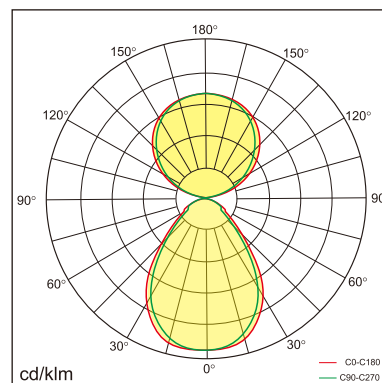

Odin-TR

Desk fixed luminaires

21.003.23004

GENERAL

Desktop
Standing
White
IP20
indirect 3000 lm
direct 3000 lm
total 6000 lm
Beam Angle $\uparrow 110^\circ/90^\circ \downarrow$
UGR < 18

LED

3000K warm white
CRI ≥ 80
L80(B10)50,000H
SDCM < 3

PHYSICAL

length 692 mm
width 310 mm
height 1200 mm
6.2 kg

ELECTRICAL

60W
100 lm/W
AC200~240V

The data values for the luminous flux are initially subject to a tolerance of +/- 10%, those for the electrical connected load are initially subject to a tolerance of +/- 10%, and those for the colour temperature are initially subject to a tolerance of +/- 150 K. Product illustrations serve as examples and may differ from the original. No liability is assumed for typographical or printing errors. We reserve the right to make alterations in the interest of improving our products.