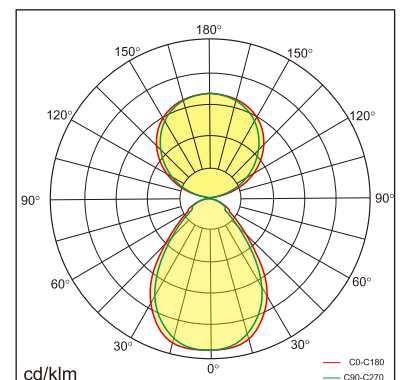

Odin-TR

Desk fixed luminaires

21.003.36009

GENERAL

Desktop
Standing
Silver
IP20
indirect 2600 lm
direct 2600 lm
total 5200 lm
Beam Angle $\uparrow 110^\circ/90^\circ \downarrow$
UGR < 18

LED

3000~6000K Variable
CRI ≥ 80
L80(B10)50,000H
SDCM < 3

PHYSICAL

length 692 mm
width 310 mm
height 1200 mm
6.2 kg

ELECTRICAL

60W
90 lm/W
AC200~240V

The data values for the luminous flux are initially subject to a tolerance of +/- 10%, those for the electrical connected load are initially subject to a tolerance of +/- 10%, and those for the colour temperature are initially subject to a tolerance of +/- 150 K. Product illustrations serve as examples and may differ from the original. No liability is assumed for typographical or printing errors. We reserve the right to make alterations in the interest of improving our products.