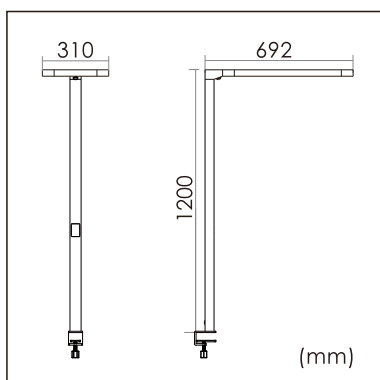

Odin-TR

Desk fixed luminaires

21.003.36009

GENERAL

Desktop
Standing
Silver
IP20
indirect 2600 lm
direct 2600 lm
total 5200 lm
Beam Angle $\uparrow 110^\circ/90^\circ \downarrow$
UGR < 18

LED

3000~6000K Variable
CRI ≥ 80
L80(B10)50,000H
SDCM < 3

PHYSICAL

length 692 mm
width 310 mm
height 1200 mm
6.2 kg

ELECTRICAL

60W
90 lm/W
AC200~240V

The data values for the luminous flux are initially subject to a tolerance of +/- 10%, those for the electrical connected load are initially subject to a tolerance of +/- 10%, and those for the colour temperature are initially subject to a tolerance of +/- 150 K. Product illustrations serve as examples and may differ from the original. No liability is assumed for typographical or printing errors. We reserve the right to make alterations in the interest of improving our products.