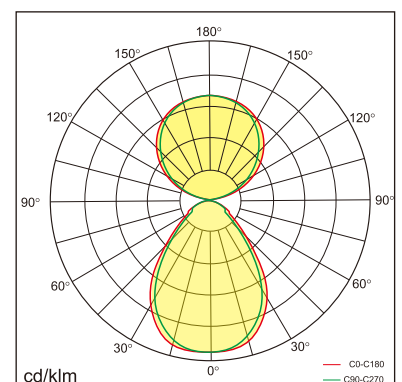

Odin-TS

Desk fixed luminaires

21.004.34017

GENERAL

Desktop
Standing
Silver
IP20
indirect 3000 lm
direct 3000 lm
total 6000 lm
Beam Angle $\uparrow 110^\circ/90^\circ \downarrow$
UGR < 18

LED

4000K neutral white
CRI ≥ 80
L80(B10)50,000H
SDCM < 3

PHYSICAL

length 692 mm
width 310 mm
height 1200 mm
6 kg

ELECTRICAL

60W
100 lm/W
AC200~240V

The data values for the luminous flux are initially subject to a tolerance of +/- 10%, those for the electrical connected load are initially subject to a tolerance of +/- 10%, and those for the colour temperature are initially subject to a tolerance of +/- 150 K. Product illustrations serve as examples and may differ from the original. No liability is assumed for typographical or printing errors. We reserve the right to make alterations in the interest of improving our products.