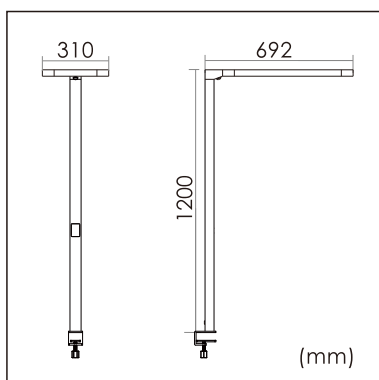

Odin-TS

Desk fixed luminaires

21.004.34017

GENERAL

Desktop
Standing
Silver
IP20
indirect 3000 lm
direct 3000 lm
total 6000 lm
Beam Angle $\uparrow 110^\circ/90^\circ \downarrow$
UGR < 18

LED

4000K neutral white
CRI ≥ 80
L80(B10)50,000H
SDCM < 3

PHYSICAL

length 692 mm
width 310 mm
height 1200 mm
6 kg

ELECTRICAL

60W
100 lm/W
AC200~240V

The data values for the luminous flux are initially subject to a tolerance of +/- 10%, those for the electrical connected load are initially subject to a tolerance of +/- 10%, and those for the colour temperature are initially subject to a tolerance of +/- 150 K. Product illustrations serve as examples and may differ from the original. No liability is assumed for typographical or printing errors. We reserve the right to make alterations in the interest of improving our products.