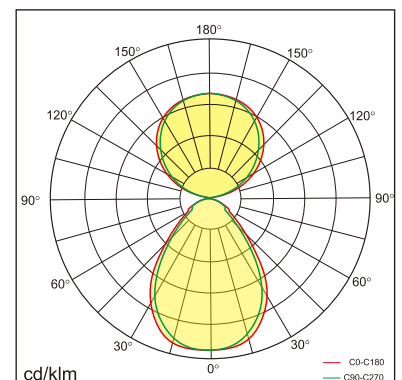

Odin-TS

Desk fixed luminaires

21.004.36036

GENERAL

Desktop
Standing
Silver
IP20
indirect 3400 lm
direct 3400 lm
total 6800 lm
Beam Angle $\uparrow 110^\circ/90^\circ \downarrow$
UGR<18

LED

3000~6000K Variable
CRI ≥ 80
L80(B10)50,000H
SDCM <3

PHYSICAL

length 692 mm
width 310 mm
height 1200 mm
6 kg

ELECTRICAL

80W
90 lm/W
AC200~240V

The data values for the luminous flux are initially subject to a tolerance of +/- 10%, those for the electrical connected load are initially subject to a tolerance of +/- 10%, and those for the colour temperature are initially subject to a tolerance of +/- 150 K. Product illustrations serve as examples and may differ from the original. No liability is assumed for typographical or printing errors. We reserve the right to make alterations in the interest of improving our products.