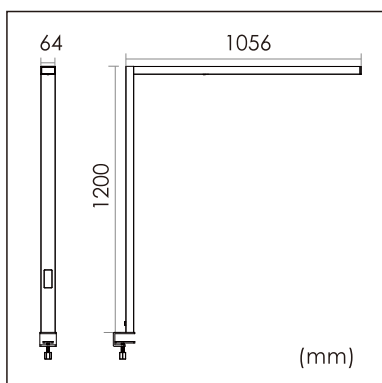

The data values for the luminous flux are initially subject to a tolerance of +/- 10%, those for the electrical connected load are initially subject to a tolerance of +/- 10%, and those for the colour temperature are initially subject to a tolerance of +/- 150 K. Product illustrations serve as examples and may differ from the original. No liability is assumed for typographical or printing errors. We reserve the right to make alterations in the interest of improving our products.