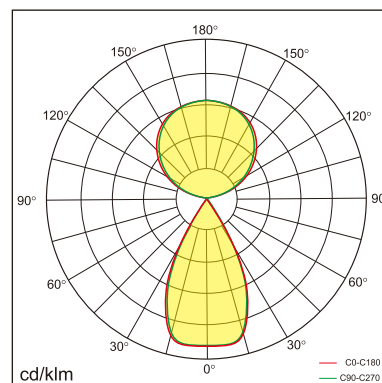

The data values for the luminous flux are initially subject to a tolerance of +/- 10%, those for the electrical connected load are initially subject to a tolerance of +/- 10%, and those for the colour temperature are initially subject to a tolerance of +/- 150 K. Product illustrations serve as examples and may differ from the original. No liability is assumed for typographical or printing errors. We reserve the right to make alterations in the interest of improving our products.