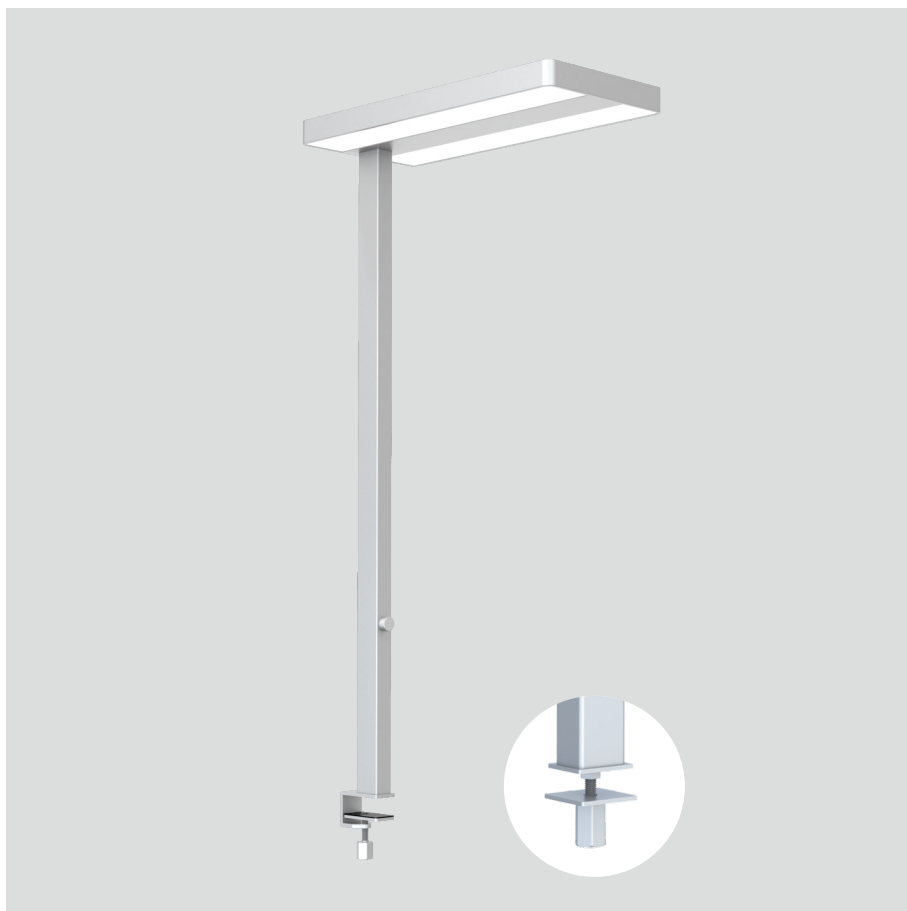

Thor-T

Desk fixed luminaires

21.005.34018

GENERAL

Desktop
Standing
Silver
IP20
indirect 3500 lm
direct 3100 lm
total 6600 lm
Beam Angle $\uparrow 110^\circ/90^\circ \downarrow$
UGR < 18

LED

4000K neutral white
CRI ≥ 80
L80(B10)50,000H
SDCM < 3

PHYSICAL

length 610 mm
width 280 mm
height 1200 mm
4.5 kg

ELECTRICAL

60W
110 lm/W
AC200~240V

The data values for the luminous flux are initially subject to a tolerance of +/- 10%, those for the electrical connected load are initially subject to a tolerance of +/- 10%, and those for the colour temperature are initially subject to a tolerance of +/- 150 K. Product illustrations serve as examples and may differ from the original. No liability is assumed for typographical or printing errors. We reserve the right to make alterations in the interest of improving our products.