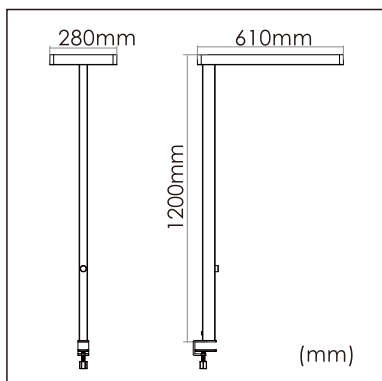

Thor-T

Desk fixed luminaires

21.005.34018

GENERAL

Desktop
Standing
Silver
IP20
indirect 3500 lm
direct 3100 lm
total 6600 lm
Beam Angle $\uparrow 110^\circ/90^\circ \downarrow$
UGR < 18

LED

4000K neutral white
CRI ≥ 80
L80(B10)50,000H
SDCM < 3

PHYSICAL

length 610 mm
width 280 mm
height 1200 mm
4.5 kg

ELECTRICAL

60W
110 lm/W
AC200~240V

The data values for the luminous flux are initially subject to a tolerance of +/- 10%, those for the electrical connected load are initially subject to a tolerance of +/- 10%, and those for the colour temperature are initially subject to a tolerance of +/- 150 K. Product illustrations serve as examples and may differ from the original. No liability is assumed for typographical or printing errors. We reserve the right to make alterations in the interest of improving our products.