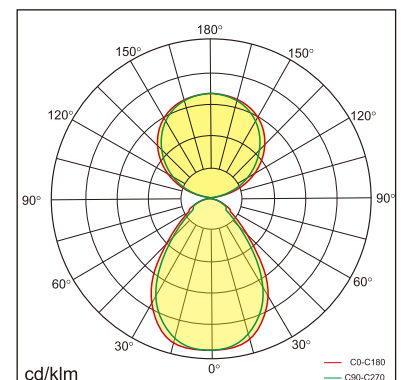

The data values for the luminous flux are initially subject to a tolerance of +/- 10%, those for the electrical connected load are initially subject to a tolerance of +/- 10%, and those for the colour temperature are initially subject to a tolerance of +/- 150 K. Product illustrations serve as examples and may differ from the original. No liability is assumed for typographical or printing errors. We reserve the right to make alterations in the interest of improving our products.