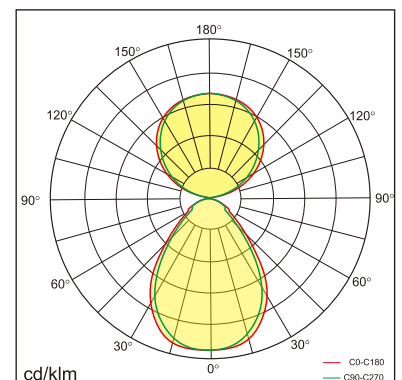

Odin-TS

Desk fixed luminaires

21.004.24005

GENERAL

Desktop
Standing
White
IP20
indirect 3000 lm
direct 3000 lm
total 6000 lm
Beam Angle $\uparrow 110^\circ/90^\circ \downarrow$
UGR < 18

LED

4000K neutral white
CRI ≥ 80
L80(B10)50,000H
SDCM < 3

PHYSICAL

length 692 mm
width 310 mm
height 1200 mm
6 kg

ELECTRICAL

60W
100 lm/W
AC200~240V

The data values for the luminous flux are initially subject to a tolerance of +/- 10%, those for the electrical connected load are initially subject to a tolerance of +/- 10%, and those for the colour temperature are initially subject to a tolerance of +/- 150 K. Product illustrations serve as examples and may differ from the original. No liability is assumed for typographical or printing errors. We reserve the right to make alterations in the interest of improving our products.