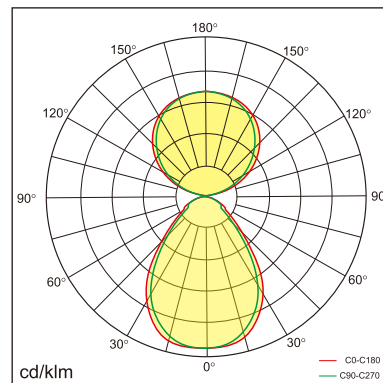

Odin-TR

Desk fixed luminaires

21.003.24014

GENERAL

Desktop
Standing
White
IP20
indirect 3000 lm
direct 3000 lm
total 6000 lm
Beam Angle $\uparrow 110^\circ/90^\circ \downarrow$
UGR < 18

LED

4000K neutral white
CRI ≥ 80
L80(B10)50,000H
SDCM < 3

PHYSICAL

length 692 mm
width 310 mm
height 1200 mm
6.2 kg

ELECTRICAL

60W
100 lm/W
AC200~240V

The data values for the luminous flux are initially subject to a tolerance of +/- 10%, those for the electrical connected load are initially subject to a tolerance of +/- 10%, and those for the colour temperature are initially subject to a tolerance of +/- 150 K. Product illustrations serve as examples and may differ from the original. No liability is assumed for typographical or printing errors. We reserve the right to make alterations in the interest of improving our products.