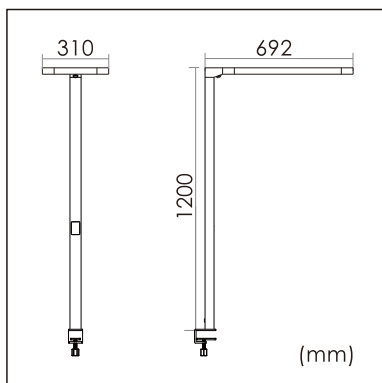

Odin-TR

Desk fixed luminaires

21.003.24014

GENERAL

Desktop
Standing
White
IP20
indirect 3000 lm
direct 3000 lm
total 6000 lm
Beam Angle $\uparrow 110^\circ/90^\circ \downarrow$
UGR < 18

LED

4000K neutral white
CRI ≥ 80
L80(B10)50,000H
SDCM < 3

PHYSICAL

length 692 mm
width 310 mm
height 1200 mm
6.2 kg

ELECTRICAL

60W
100 lm/W
AC200~240V

The data values for the luminous flux are initially subject to a tolerance of +/- 10%, those for the electrical connected load are initially subject to a tolerance of +/- 10%, and those for the colour temperature are initially subject to a tolerance of +/- 150 K. Product illustrations serve as examples and may differ from the original. No liability is assumed for typographical or printing errors. We reserve the right to make alterations in the interest of improving our products.