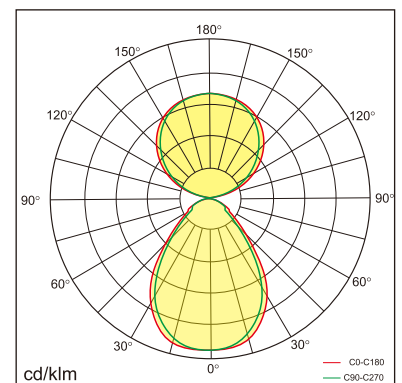

Odin-TS

Desk fixed luminaires

21.004.13019

GENERAL

Desktop
Standing
black
IP20
indirect 4000 lm
direct 4000 lm
total 8000 lm
Beam Angle $\uparrow 110^\circ/90^\circ \downarrow$
UGR < 18

LED

3000K warm white
CRI ≥ 80
L80(B10)50,000H
SDCM < 3

PHYSICAL

length 692 mm
width 310 mm
height 1200 mm
6 kg

ELECTRICAL

80W
100 lm/W
AC200~240V

The data values for the luminous flux are initially subject to a tolerance of +/- 10%, those for the electrical connected load are initially subject to a tolerance of +/- 10%, and those for the colour temperature are initially subject to a tolerance of +/- 150 K. Product illustrations serve as examples and may differ from the original. No liability is assumed for typographical or printing errors. We reserve the right to make alterations in the interest of improving our products.