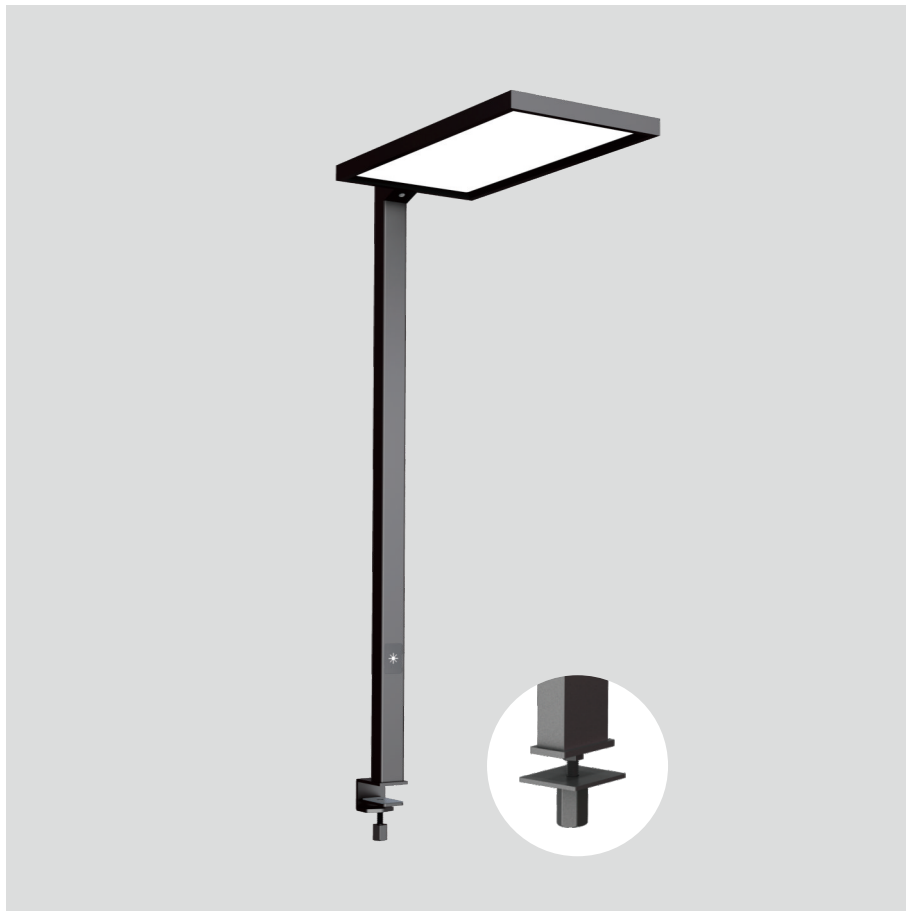

Odin-TS

Desk fixed luminaires

21.004.13019

GENERAL

Desktop
Standing
black
IP20
indirect 4000 lm
direct 4000 lm
total 8000 lm
Beam Angle $\uparrow 110^\circ/90^\circ \downarrow$
UGR < 18

LED

3000K warm white
CRI ≥ 80
L80(B10)50,000H
SDCM < 3

PHYSICAL

length 692 mm
width 310 mm
height 1200 mm
6 kg

ELECTRICAL

80W
100 lm/W
AC200~240V

The data values for the luminous flux are initially subject to a tolerance of +/- 10%, those for the electrical connected load are initially subject to a tolerance of +/- 10%, and those for the colour temperature are initially subject to a tolerance of +/- 150 K. Product illustrations serve as examples and may differ from the original. No liability is assumed for typographical or printing errors. We reserve the right to make alterations in the interest of improving our products.