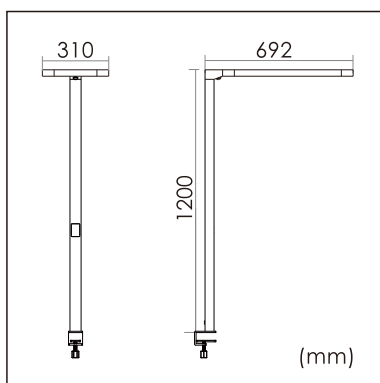

Odin-TS

Desk fixed luminaires

21.004.13019

GENERAL

Desktop
Standing
black
IP20
indirect 4000 lm
direct 4000 lm
total 8000 lm
Beam Angle $\uparrow 110^\circ/90^\circ \downarrow$
UGR < 18

LED

3000K warm white
CRI ≥ 80
L80(B10)50,000H
SDCM < 3

PHYSICAL

length 692 mm
width 310 mm
height 1200 mm
6 kg

ELECTRICAL

80W
100 lm/W
AC200~240V

The data values for the luminous flux are initially subject to a tolerance of +/- 10%, those for the electrical connected load are initially subject to a tolerance of +/- 10%, and those for the colour temperature are initially subject to a tolerance of +/- 150 K. Product illustrations serve as examples and may differ from the original. No liability is assumed for typographical or printing errors. We reserve the right to make alterations in the interest of improving our products.