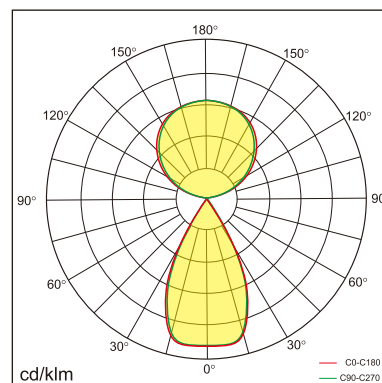

Freyr-T

Desk fixed luminaires

21.002.33007

GENERAL

Desktop
Standing
Silver
IP20
indirect 6600 lm
direct 3000 lm
total 9600 lm
Beam Angle $\uparrow 110^\circ/50^\circ\downarrow$
UGR < 6

LED

3000K warm white
CRI ≥ 80
L80(B10)50,000H
SDCM < 3

PHYSICAL

length 1056 mm
width 64 mm
height 1200 mm
4.6 kg

ELECTRICAL

80W
120 lm/W
AC200~240V

The data values for the luminous flux are initially subject to a tolerance of +/- 10%, those for the electrical connected load are initially subject to a tolerance of +/- 10%, and those for the colour temperature are initially subject to a tolerance of +/- 150 K. Product illustrations serve as examples and may differ from the original. No liability is assumed for typographical or printing errors. We reserve the right to make alterations in the interest of improving our products.