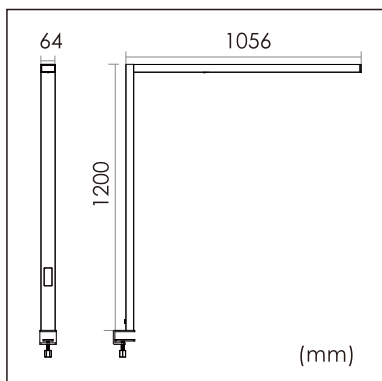

Freyr-T

Desk fixed luminaires

21.002.33007

GENERAL

Desktop
Standing
Silver
IP20
indirect 6600 lm
direct 3000 lm
total 9600 lm
Beam Angle $\uparrow 110^\circ/50^\circ\downarrow$
UGR < 6

LED

3000K warm white
CRI ≥ 80
L80(B10)50,000H
SDCM < 3

PHYSICAL

length 1056 mm
width 64 mm
height 1200 mm
4.6 kg

ELECTRICAL

80W
120 lm/W
AC200~240V

The data values for the luminous flux are initially subject to a tolerance of +/- 10%, those for the electrical connected load are initially subject to a tolerance of +/- 10%, and those for the colour temperature are initially subject to a tolerance of +/- 150 K. Product illustrations serve as examples and may differ from the original. No liability is assumed for typographical or printing errors. We reserve the right to make alterations in the interest of improving our products.