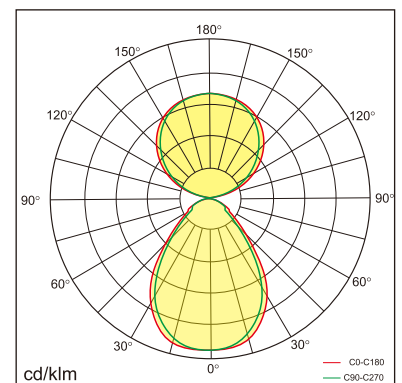

Odin-TS

Desk fixed luminaires

21.004.34008

GENERAL

Desktop
Standing
Silver
IP20
indirect 3000 lm
direct 3000 lm
total 6000 lm
Beam Angle $\uparrow 110^\circ/90^\circ \downarrow$
UGR < 18

LED

4000K neutral white
CRI ≥ 80
L80(B10)50,000H
SDCM < 3

PHYSICAL

length 692 mm
width 310 mm
height 1200 mm
6 kg

ELECTRICAL

60W
100 lm/W
AC200~240V

The data values for the luminous flux are initially subject to a tolerance of +/- 10%, those for the electrical connected load are initially subject to a tolerance of +/- 10%, and those for the colour temperature are initially subject to a tolerance of +/- 150 K. Product illustrations serve as examples and may differ from the original. No liability is assumed for typographical or printing errors. We reserve the right to make alterations in the interest of improving our products.