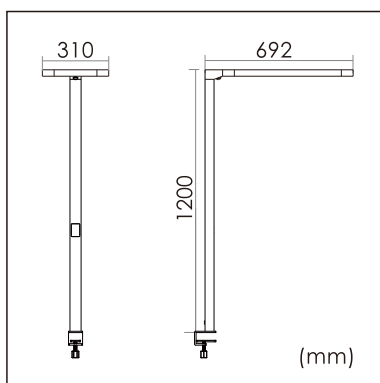

Odin-TS

Desk fixed luminaires

21.004.34008

GENERAL

Desktop
Standing
Silver
IP20
indirect 3000 lm
direct 3000 lm
total 6000 lm
Beam Angle $\uparrow 110^\circ/90^\circ \downarrow$
UGR < 18

LED

4000K neutral white
CRI ≥ 80
L80(B10)50,000H
SDCM < 3

PHYSICAL

length 692 mm
width 310 mm
height 1200 mm
6 kg

ELECTRICAL

60W
100 lm/W
AC200~240V

The data values for the luminous flux are initially subject to a tolerance of +/- 10%, those for the electrical connected load are initially subject to a tolerance of +/- 10%, and those for the colour temperature are initially subject to a tolerance of +/- 150 K. Product illustrations serve as examples and may differ from the original. No liability is assumed for typographical or printing errors. We reserve the right to make alterations in the interest of improving our products.