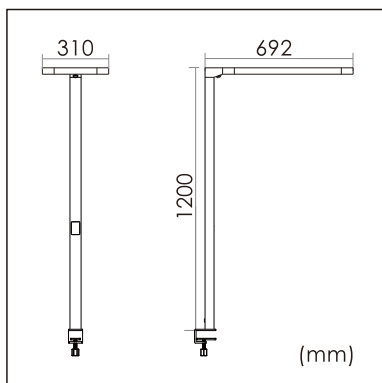

Odin-TR

Desk fixed luminaires

21.003.26033

GENERAL

Desktop
Standing
White
IP20
indirect 3400 lm
direct 3400 lm
total 6800 lm
Beam Angle $\uparrow 110^\circ/90^\circ \downarrow$
UGR < 18

LED

3000~6000K Variable
CRI ≥ 80
L80(B10)50,000H
SDCM < 3

PHYSICAL

length 692 mm
width 310 mm
height 1200 mm
6.2 kg

ELECTRICAL

80W
90 lm/W
AC200~240V

The data values for the luminous flux are initially subject to a tolerance of +/- 10%, those for the electrical connected load are initially subject to a tolerance of +/- 10%, and those for the colour temperature are initially subject to a tolerance of +/- 150 K. Product illustrations serve as examples and may differ from the original. No liability is assumed for typographical or printing errors. We reserve the right to make alterations in the interest of improving our products.