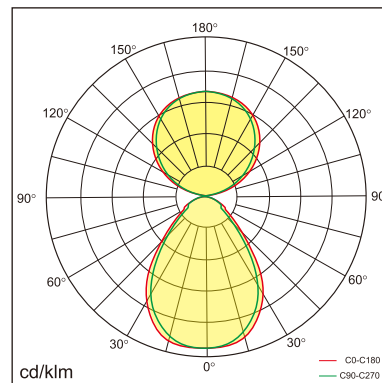

Odin-TR

Desk fixed luminaires

21.003.26033

GENERAL

Desktop
Standing
White
IP20
indirect 3400 lm
direct 3400 lm
total 6800 lm
Beam Angle $\uparrow 110^\circ/90^\circ \downarrow$
UGR < 18

LED

3000~6000K Variable
CRI ≥ 80
L80(B10)50,000H
SDCM < 3

PHYSICAL

length 692 mm
width 310 mm
height 1200 mm
6.2 kg

ELECTRICAL

80W
90 lm/W
AC200~240V

The data values for the luminous flux are initially subject to a tolerance of +/- 10%, those for the electrical connected load are initially subject to a tolerance of +/- 10%, and those for the colour temperature are initially subject to a tolerance of +/- 150 K. Product illustrations serve as examples and may differ from the original. No liability is assumed for typographical or printing errors. We reserve the right to make alterations in the interest of improving our products.