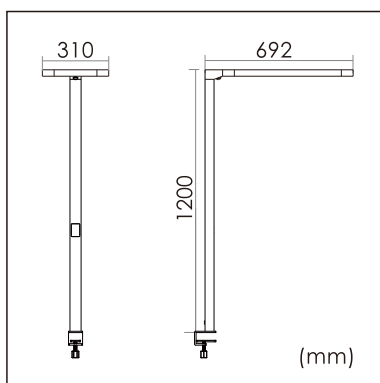

The data values for the luminous flux are initially subject to a tolerance of +/- 10%, those for the electrical connected load are initially subject to a tolerance of +/- 10%, and those for the colour temperature are initially subject to a tolerance of +/- 150 K. Product illustrations serve as examples and may differ from the original. No liability is assumed for typographical or printing errors. We reserve the right to make alterations in the interest of improving our products.