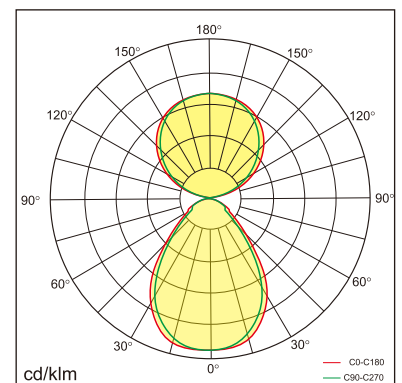

The data values for the luminous flux are initially subject to a tolerance of +/- 10%, those for the electrical connected load are initially subject to a tolerance of +/- 10%, and those for the colour temperature are initially subject to a tolerance of +/- 150 K. Product illustrations serve as examples and may differ from the original. No liability is assumed for typographical or printing errors. We reserve the right to make alterations in the interest of improving our products.