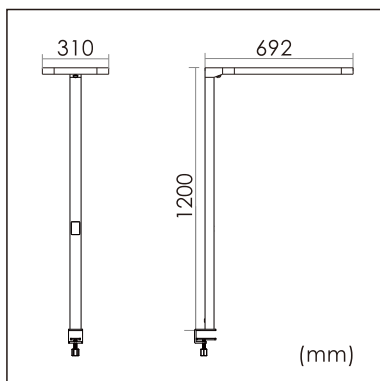

Odin-TS

Desk fixed luminaires

21.004.16003

GENERAL

Desktop
Standing
black
IP20
indirect 2600 lm
direct 2600 lm
total 5200 lm
Beam Angle $\uparrow 110^\circ/90^\circ \downarrow$
UGR < 18

LED

3000~6000K Variable
CRI ≥ 80
L80(B10)50,000H
SDCM < 3

PHYSICAL

length 692 mm
width 310 mm
height 1200 mm
6 kg

ELECTRICAL

60W
90 lm/W
AC200~240V

The data values for the luminous flux are initially subject to a tolerance of +/- 10%, those for the electrical connected load are initially subject to a tolerance of +/- 10%, and those for the colour temperature are initially subject to a tolerance of +/- 150 K. Product illustrations serve as examples and may differ from the original. No liability is assumed for typographical or printing errors. We reserve the right to make alterations in the interest of improving our products.