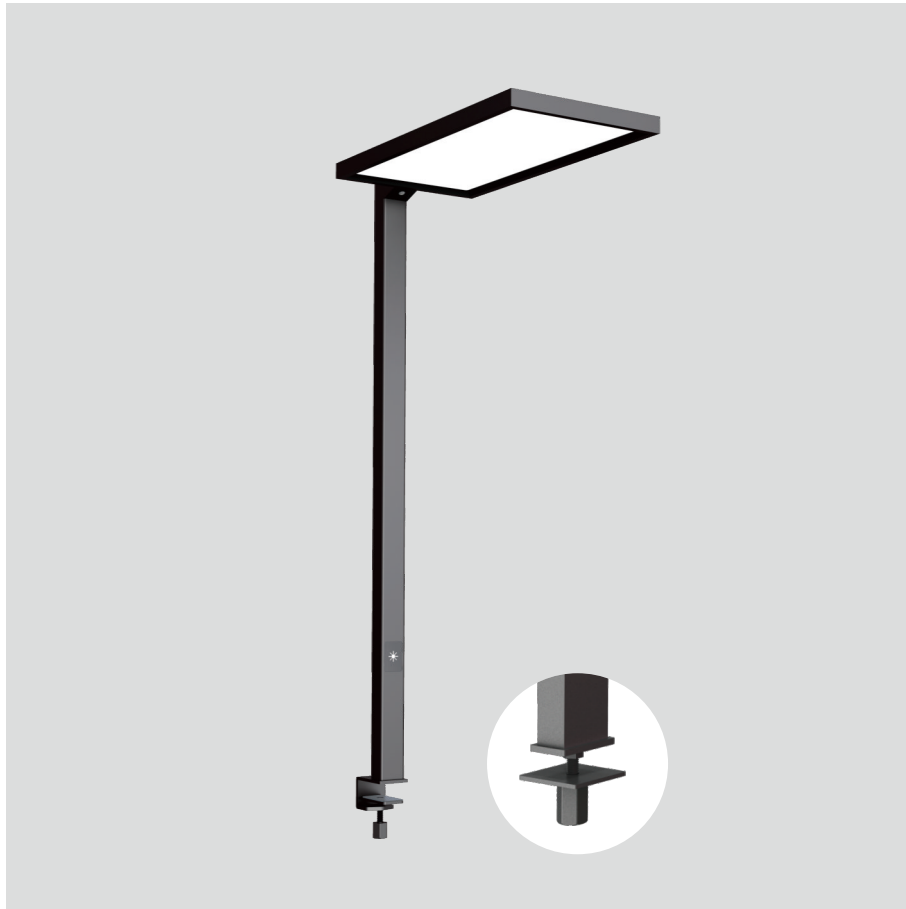

Odin-TS

Desk fixed luminaires

21.004.16003

GENERAL

Desktop
Standing
black
IP20
indirect 2600 lm
direct 2600 lm
total 5200 lm
Beam Angle $\uparrow 110^\circ/90^\circ \downarrow$
UGR < 18

LED

3000~6000K Variable
CRI ≥ 80
L80(B10)50,000H
SDCM < 3

PHYSICAL

length 692 mm
width 310 mm
height 1200 mm
6 kg

ELECTRICAL

60W
90 lm/W
AC200~240V

The data values for the luminous flux are initially subject to a tolerance of +/- 10%, those for the electrical connected load are initially subject to a tolerance of +/- 10%, and those for the colour temperature are initially subject to a tolerance of +/- 150 K. Product illustrations serve as examples and may differ from the original. No liability is assumed for typographical or printing errors. We reserve the right to make alterations in the interest of improving our products.