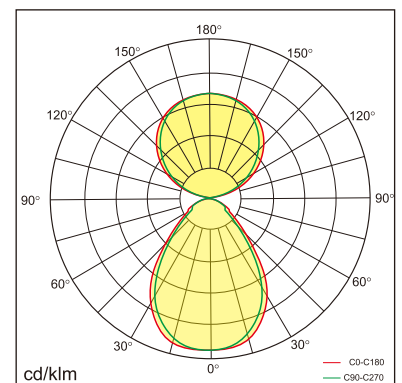

Odin-TS

Desk fixed luminaires

21.004.16003

GENERAL

Desktop
Standing
black
IP20
indirect 2600 lm
direct 2600 lm
total 5200 lm
Beam Angle $\uparrow 110^\circ/90^\circ \downarrow$
UGR < 18

LED

3000~6000K Variable
CRI ≥ 80
L80(B10)50,000H
SDCM < 3

PHYSICAL

length 692 mm
width 310 mm
height 1200 mm
6 kg

ELECTRICAL

60W
90 lm/W
AC200~240V

The data values for the luminous flux are initially subject to a tolerance of +/- 10%, those for the electrical connected load are initially subject to a tolerance of +/- 10%, and those for the colour temperature are initially subject to a tolerance of +/- 150 K. Product illustrations serve as examples and may differ from the original. No liability is assumed for typographical or printing errors. We reserve the right to make alterations in the interest of improving our products.