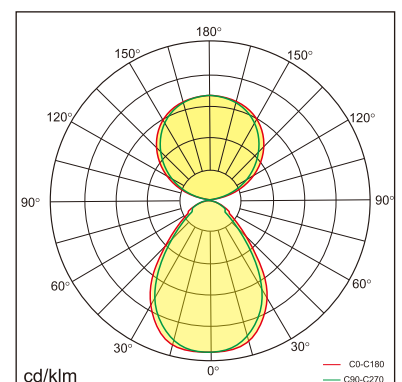

Odin-TS

Desk fixed luminaires

21.004.26033

GENERAL

Desktop
Standing
White
IP20
indirect 3400 lm
direct 3400 lm
total 6800 lm
Beam Angle $\uparrow 110^\circ / 90^\circ \downarrow$
UGR < 18

LED

3000K~6000K
CRI ≥ 80
L80(B10)50,000H
SDCM < 3

PHYSICAL

length 692 mm
width 310 mm
height 1200 mm
6 kg

ELECTRICAL

80W
90 lm/W
200~240V AC

The data values for the luminous flux are initially subject to a tolerance of +/- 10%, those for the electrical connected load are initially subject to a tolerance of +/- 10%, and those for the colour temperature are initially subject to a tolerance of +/- 150 K. Product illustrations serve as examples and may differ from the original. No liability is assumed for typographical or printing errors. We reserve the right to make alterations in the interest of improving our products.