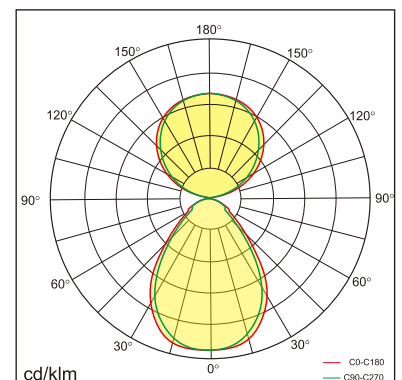

The data values for the luminous flux are initially subject to a tolerance of +/- 10%, those for the electrical connected load are initially subject to a tolerance of +/- 10%, and those for the colour temperature are initially subject to a tolerance of +/- 150 K. Product illustrations serve as examples and may differ from the original. No liability is assumed for typographical or printing errors. We reserve the right to make alterations in the interest of improving our products.