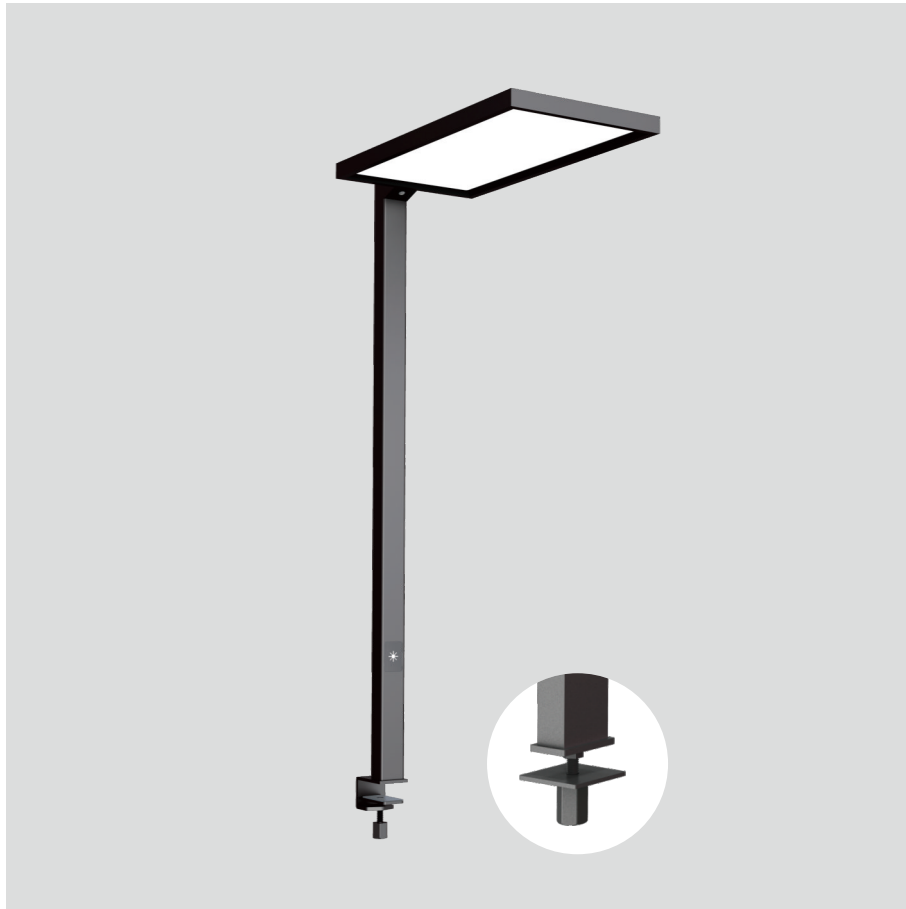

Odin-TS

Desk fixed luminaires

21.004.14020

GENERAL

Desktop
Standing
black
IP20
indirect 4000 lm
direct 4000 lm
total 8000 lm
Beam Angle $\uparrow 110^\circ/90^\circ \downarrow$
UGR < 18

LED

4000K neutral white
CRI ≥ 80
L80(B10)50,000H
SDCM < 3

PHYSICAL

length 692 mm
width 310 mm
height 1200 mm
6 kg

ELECTRICAL

80W
100 lm/W
AC200~240V

The data values for the luminous flux are initially subject to a tolerance of +/- 10%, those for the electrical connected load are initially subject to a tolerance of +/- 10%, and those for the colour temperature are initially subject to a tolerance of +/- 150 K. Product illustrations serve as examples and may differ from the original. No liability is assumed for typographical or printing errors. We reserve the right to make alterations in the interest of improving our products.