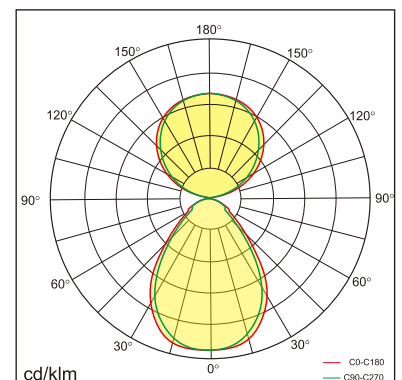

Odin-TS

Desk fixed luminaires

21.004.14020

GENERAL

Desktop
Standing
black
IP20
indirect 4000 lm
direct 4000 lm
total 8000 lm
Beam Angle $\uparrow 110^\circ/90^\circ \downarrow$
UGR < 18

LED

4000K neutral white
CRI ≥ 80
L80(B10)50,000H
SDCM < 3

PHYSICAL

length 692 mm
width 310 mm
height 1200 mm
6 kg

ELECTRICAL

80W
100 lm/W
AC200~240V

The data values for the luminous flux are initially subject to a tolerance of +/- 10%, those for the electrical connected load are initially subject to a tolerance of +/- 10%, and those for the colour temperature are initially subject to a tolerance of +/- 150 K. Product illustrations serve as examples and may differ from the original. No liability is assumed for typographical or printing errors. We reserve the right to make alterations in the interest of improving our products.