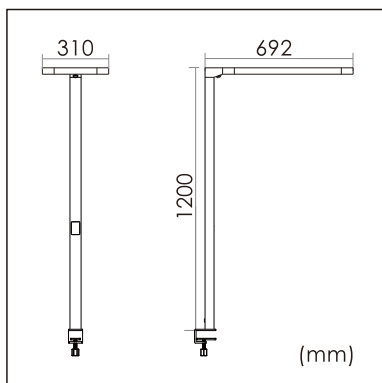

Odin-TR

Desk fixed luminaires

21.003.34035

GENERAL

Desktop
Standing
Silver
IP20
indirect 4000 lm
direct 4000 lm
total 8000 lm
Beam Angle $\uparrow 110^\circ/90^\circ \downarrow$
UGR < 18

LED

4000K neutral white
CRI ≥ 80
L80(B10)50,000H
SDCM < 3

PHYSICAL

length 692 mm
width 310 mm
height 1200 mm
6.2 kg

ELECTRICAL

80W
100 lm/W
AC200~240V

The data values for the luminous flux are initially subject to a tolerance of +/- 10%, those for the electrical connected load are initially subject to a tolerance of +/- 10%, and those for the colour temperature are initially subject to a tolerance of +/- 150 K. Product illustrations serve as examples and may differ from the original. No liability is assumed for typographical or printing errors. We reserve the right to make alterations in the interest of improving our products.