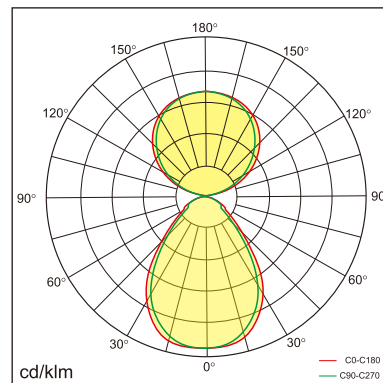

Odin-TR

Desk fixed luminaires

21.003.34035

GENERAL

Desktop
Standing
Silver
IP20
indirect 4000 lm
direct 4000 lm
total 8000 lm
Beam Angle $\uparrow 110^\circ/90^\circ \downarrow$
UGR < 18

LED

4000K neutral white
CRI ≥ 80
L80(B10)50,000H
SDCM < 3

PHYSICAL

length 692 mm
width 310 mm
height 1200 mm
6.2 kg

ELECTRICAL

80W
100 lm/W
AC200~240V

The data values for the luminous flux are initially subject to a tolerance of +/- 10%, those for the electrical connected load are initially subject to a tolerance of +/- 10%, and those for the colour temperature are initially subject to a tolerance of +/- 150 K. Product illustrations serve as examples and may differ from the original. No liability is assumed for typographical or printing errors. We reserve the right to make alterations in the interest of improving our products.