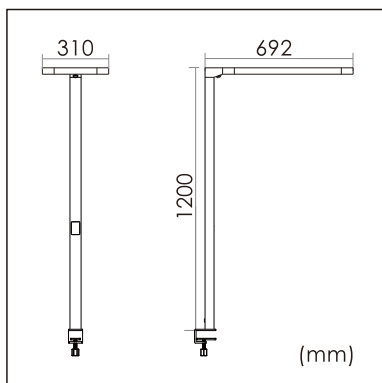

Odin-TR

Desk fixed luminaires

21.003.26024

GENERAL

Desktop
Standing
White
IP20
indirect 3400 lm
direct 3400 lm
total 6800 lm
Beam Angle $\uparrow 110^\circ/90^\circ \downarrow$
UGR<18

LED

3000~6000K Variable
CRI ≥ 80
L80(B10)50,000H
SDCM <3

PHYSICAL

length 692 mm
width 310 mm
height 1200 mm
6.2 kg

ELECTRICAL

80W
90 lm/W
AC200~240V

The data values for the luminous flux are initially subject to a tolerance of +/- 10%, those for the electrical connected load are initially subject to a tolerance of +/- 10%, and those for the colour temperature are initially subject to a tolerance of +/- 150 K. Product illustrations serve as examples and may differ from the original. No liability is assumed for typographical or printing errors. We reserve the right to make alterations in the interest of improving our products.