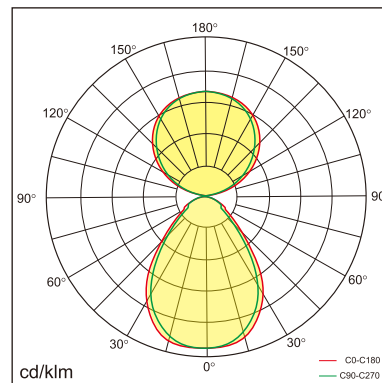

Odin-TR

Desk fixed luminaires

21.003.26024

GENERAL

Desktop
Standing
White
IP20
indirect 3400 lm
direct 3400 lm
total 6800 lm
Beam Angle $\uparrow 110^\circ/90^\circ \downarrow$
UGR<18

LED

3000~6000K Variable
CRI ≥ 80
L80(B10)50,000H
SDCM <3

PHYSICAL

length 692 mm
width 310 mm
height 1200 mm
6.2 kg

ELECTRICAL

80W
90 lm/W
AC200~240V

The data values for the luminous flux are initially subject to a tolerance of +/- 10%, those for the electrical connected load are initially subject to a tolerance of +/- 10%, and those for the colour temperature are initially subject to a tolerance of +/- 150 K. Product illustrations serve as examples and may differ from the original. No liability is assumed for typographical or printing errors. We reserve the right to make alterations in the interest of improving our products.