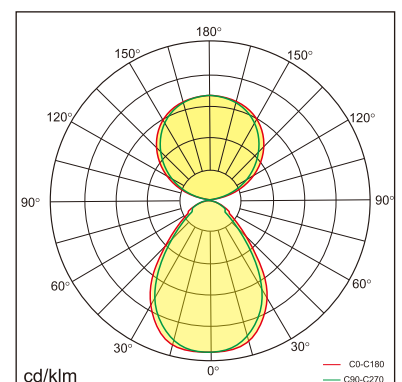

Odin-TS

Desk fixed luminaires

21.004.23004

GENERAL

Desktop
Standing
White
IP20
indirect 3000 lm
direct 3000 lm
total 6000 lm
Beam Angle $\uparrow 110^\circ/90^\circ \downarrow$
UGR < 18

LED

3000K warmwhite
CRI ≥ 80
L80(B10)50,000H
SDCM < 3

PHYSICAL

length 692 mm
width 310 mm
height 1200 mm
6 kg

ELECTRICAL

60W
100 lm/W
AC200~240V

The data values for the luminous flux are initially subject to a tolerance of +/- 10%, those for the electrical connected load are initially subject to a tolerance of +/- 10%, and those for the colour temperature are initially subject to a tolerance of +/- 150 K. Product illustrations serve as examples and may differ from the original. No liability is assumed for typographical or printing errors. We reserve the right to make alterations in the interest of improving our products.