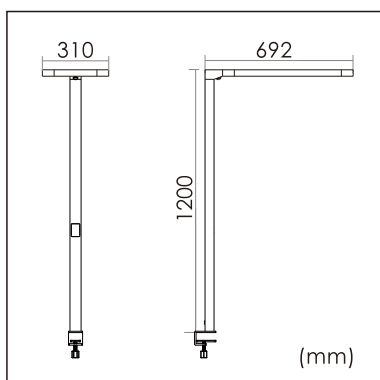

Odin-TS

Desk fixed luminaires

21.004.23004

GENERAL

Desktop
Standing
White
IP20
indirect 3000 lm
direct 3000 lm
total 6000 lm
Beam Angle $\uparrow 110^\circ/90^\circ \downarrow$
UGR < 18

LED

3000K warmwhite
CRI ≥ 80
L80(B10)50,000H
SDCM < 3

PHYSICAL

length 692 mm
width 310 mm
height 1200 mm
6 kg

ELECTRICAL

60W
100 lm/W
AC200~240V

The data values for the luminous flux are initially subject to a tolerance of +/- 10%, those for the electrical connected load are initially subject to a tolerance of +/- 10%, and those for the colour temperature are initially subject to a tolerance of +/- 150 K. Product illustrations serve as examples and may differ from the original. No liability is assumed for typographical or printing errors. We reserve the right to make alterations in the interest of improving our products.