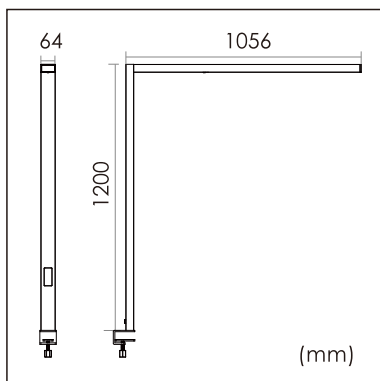

Freyr-T

Desk fixed luminaires

21.002.36009

GENERAL

Desktop
Standing
Silver
IP20
indirect 5500 lm
direct 2500 lm
total 8000 lm
Beam Angle $\uparrow 110^\circ/50^\circ\downarrow$
UGR < 6

LED

3000~6000K Variable
CRI ≥ 80
L80(B10)50,000H
SDCM < 3

PHYSICAL

length 1056 mm
width 64 mm
height 1200 mm
4.6 kg

ELECTRICAL

80W
100 lm/W
AC200~240V

The data values for the luminous flux are initially subject to a tolerance of +/- 10%, those for the electrical connected load are initially subject to a tolerance of +/- 10%, and those for the colour temperature are initially subject to a tolerance of +/- 150 K. Product illustrations serve as examples and may differ from the original. No liability is assumed for typographical or printing errors. We reserve the right to make alterations in the interest of improving our products.