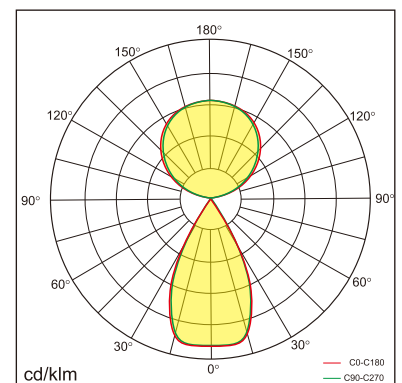

Freyr-T

Desk fixed luminaires

21.002.36009

GENERAL

Desktop
Standing
Silver
IP20
indirect 5500 lm
direct 2500 lm
total 8000 lm
Beam Angle $\uparrow 110^\circ/50^\circ\downarrow$
UGR < 6

LED

3000~6000K Variable
CRI ≥ 80
L80(B10)50,000H
SDCM < 3

PHYSICAL

length 1056 mm
width 64 mm
height 1200 mm
4.6 kg

ELECTRICAL

80W
100 lm/W
AC200~240V

The data values for the luminous flux are initially subject to a tolerance of +/- 10%, those for the electrical connected load are initially subject to a tolerance of +/- 10%, and those for the colour temperature are initially subject to a tolerance of +/- 150 K. Product illustrations serve as examples and may differ from the original. No liability is assumed for typographical or printing errors. We reserve the right to make alterations in the interest of improving our products.