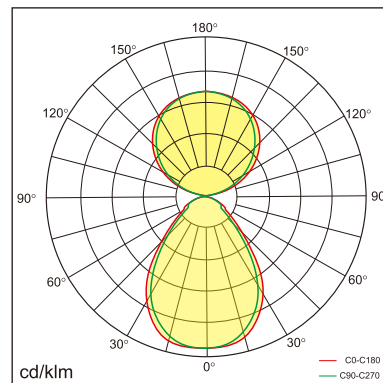

The data values for the luminous flux are initially subject to a tolerance of +/- 10%, those for the electrical connected load are initially subject to a tolerance of +/- 10%, and those for the colour temperature are initially subject to a tolerance of +/- 150 K. Product illustrations serve as examples and may differ from the original. No liability is assumed for typographical or printing errors. We reserve the right to make alterations in the interest of improving our products.