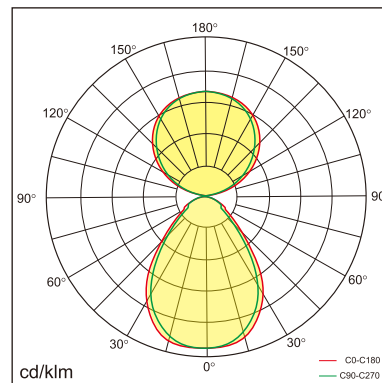

Odin-TR

Desk fixed luminaires

21.003.14020

GENERAL

Desktop
Standing
black
IP20
indirect 4000 lm
direct 4000 lm
total 8000 lm
Beam Angle $\uparrow 110^\circ/90^\circ \downarrow$
UGR < 18

LED

4000K neutral white
CRI ≥ 80
L80(B10)50,000H
SDCM < 3

PHYSICAL

length 692 mm
width 310 mm
height 1200 mm
6.2 kg

ELECTRICAL

80W
100 lm/W
AC200~240V

The data values for the luminous flux are initially subject to a tolerance of +/- 10%, those for the electrical connected load are initially subject to a tolerance of +/- 10%, and those for the colour temperature are initially subject to a tolerance of +/- 150 K. Product illustrations serve as examples and may differ from the original. No liability is assumed for typographical or printing errors. We reserve the right to make alterations in the interest of improving our products.