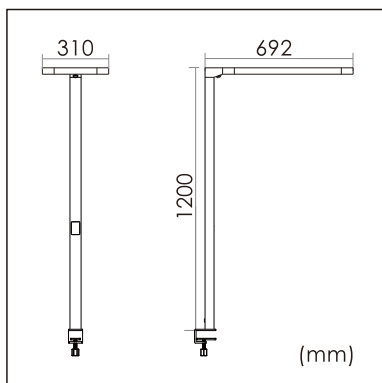

Odin-TR

Desk fixed luminaires

21.003.14020

GENERAL

Desktop
Standing
black
IP20
indirect 4000 lm
direct 4000 lm
total 8000 lm
Beam Angle $\uparrow 110^\circ/90^\circ \downarrow$
UGR < 18

LED

4000K neutral white
CRI ≥ 80
L80(B10)50,000H
SDCM < 3

PHYSICAL

length 692 mm
width 310 mm
height 1200 mm
6.2 kg

ELECTRICAL

80W
100 lm/W
AC200~240V

The data values for the luminous flux are initially subject to a tolerance of +/- 10%, those for the electrical connected load are initially subject to a tolerance of +/- 10%, and those for the colour temperature are initially subject to a tolerance of +/- 150 K. Product illustrations serve as examples and may differ from the original. No liability is assumed for typographical or printing errors. We reserve the right to make alterations in the interest of improving our products.