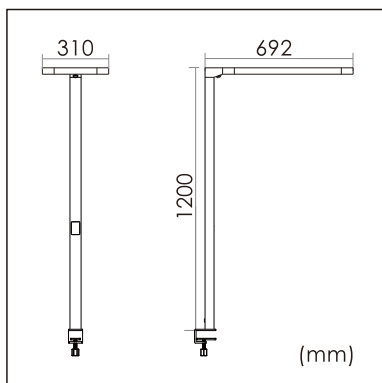

The data values for the luminous flux are initially subject to a tolerance of +/- 10%, those for the electrical connected load are initially subject to a tolerance of +/- 10%, and those for the colour temperature are initially subject to a tolerance of +/- 150 K. Product illustrations serve as examples and may differ from the original. No liability is assumed for typographical or printing errors. We reserve the right to make alterations in the interest of improving our products.