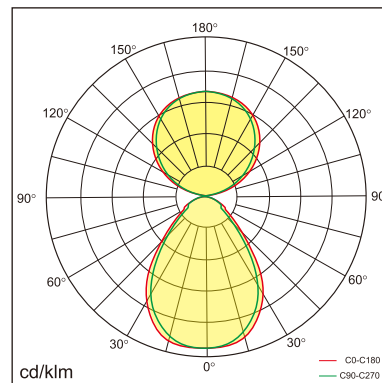

The data values for the luminous flux are initially subject to a tolerance of +/- 10%, those for the electrical connected load are initially subject to a tolerance of +/- 10%, and those for the colour temperature are initially subject to a tolerance of +/- 150 K. Product illustrations serve as examples and may differ from the original. No liability is assumed for typographical or printing errors. We reserve the right to make alterations in the interest of improving our products.