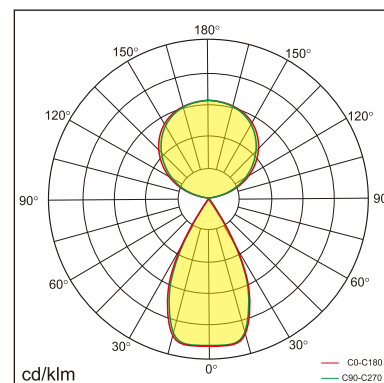

Freyr-T

Desk fixed luminaires

21.002.23004

GENERAL

Desktop
Standing
White
IP20
indirect 6600 lm
direct 3000 lm
total 9600 lm
Beam Angle \uparrow 110°/50° \downarrow
UGR<6

LED

3000K warm white
CRI \geq 80
L80(B10)50,000H
SDCM <3

PHYSICAL

length 1056 mm
width 64 mm
height 1200 mm
4.6 kg

ELECTRICAL

80W
120 lm/W
AC200~240V

The data values for the luminous flux are initially subject to a tolerance of +/- 10%, those for the electrical connected load are initially subject to a tolerance of +/- 10%, and those for the colour temperature are initially subject to a tolerance of +/- 150 K. Product illustrations serve as examples and may differ from the original. No liability is assumed for typographical or printing errors. We reserve the right to make alterations in the interest of improving our products.