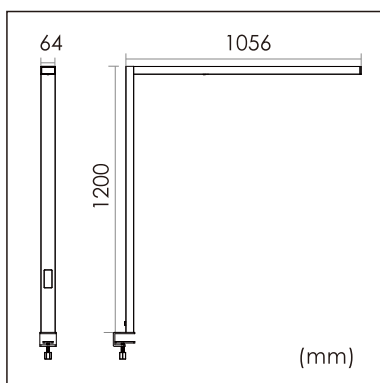

Freyr-T

Desk fixed luminaires

21.002.23004

GENERAL

Desktop
Standing
White
IP20
indirect 6600 lm
direct 3000 lm
total 9600 lm
Beam Angle \uparrow 110°/50° \downarrow
UGR<6

LED

3000K warm white
CRI \geq 80
L80(B10)50,000H
SDCM <3

PHYSICAL

length 1056 mm
width 64 mm
height 1200 mm
4.6 kg

ELECTRICAL

80W
120 lm/W
AC200~240V

The data values for the luminous flux are initially subject to a tolerance of +/- 10%, those for the electrical connected load are initially subject to a tolerance of +/- 10%, and those for the colour temperature are initially subject to a tolerance of +/- 150 K. Product illustrations serve as examples and may differ from the original. No liability is assumed for typographical or printing errors. We reserve the right to make alterations in the interest of improving our products.