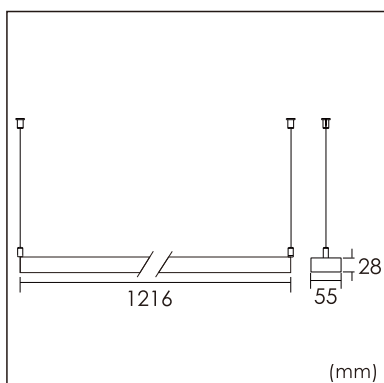

22.004.23003

GENERAL

Ceiling
Suspended
White
IP20
indirect 1000 lm
total 1000 lm
Beam Angle ↑160°
UGR<6

LED

3000K warm white
CRI ≥ 80
L80(B10)50,000H
SDCM <3

PHYSICAL

length 1216 mm
width 55 mm
height 28 mm
2.2 kg

ELECTRICAL

10W
100 lm/W
No Dimming
AC200~240V

The data values for the luminous flux are initially subject to a tolerance of +/- 10%, those for the electrical connected load are initially subject to a tolerance of +/- 10%, and those for the colour temperature are initially subject to a tolerance of +/- 150 K. Product illustrations serve as examples and may differ from the original. No liability is assumed for typographical or printing errors. We reserve the right to make alterations in the interest of improving our products.