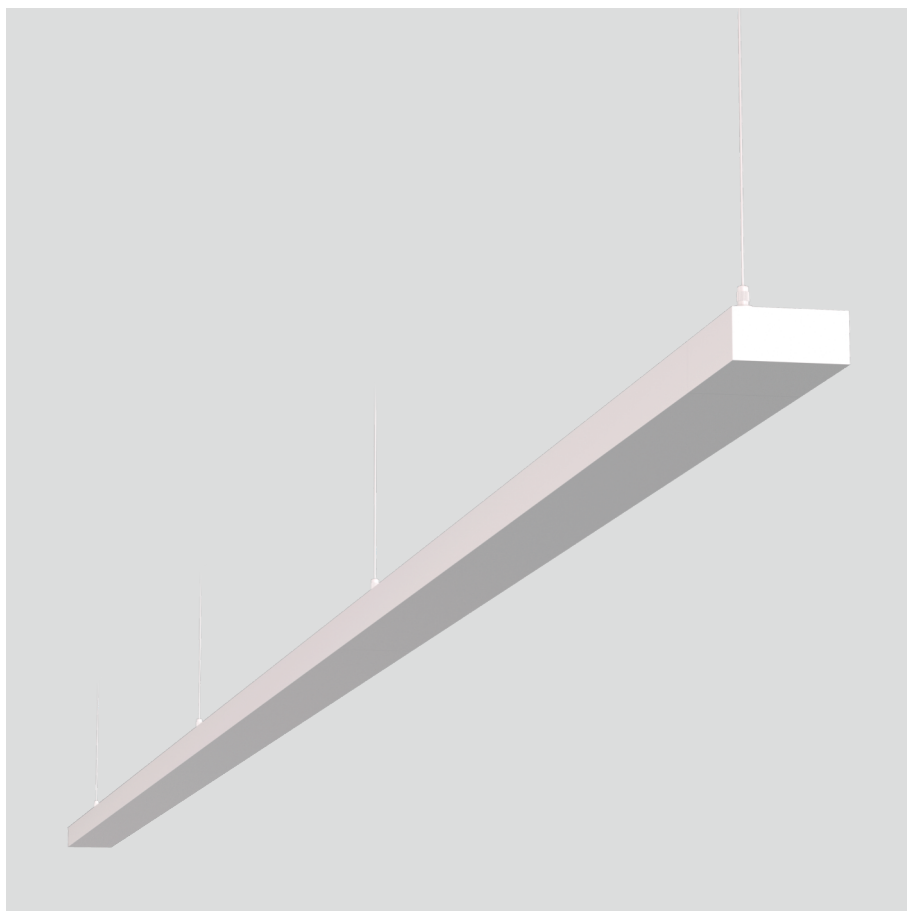

22.004.23003

GENERAL

Ceiling
Suspended
White
IP20
indirect 1000 lm
total 1000 lm
Beam Angle ↑160°
UGR<6

LED

3000K warm white
CRI ≥ 80
L80(B10)50,000H
SDCM <3

PHYSICAL

length 1216 mm
width 55 mm
height 28 mm
2.2 kg