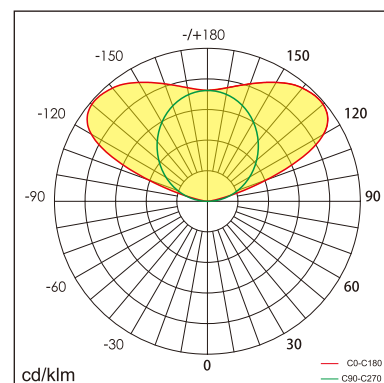

22.004.23003

GENERAL

Ceiling
Suspended
White
IP20
indirect 1000 lm
total 1000 lm
Beam Angle ↑160°
UGR<6

LED

3000K warm white
CRI ≥ 80
L80(B10)50,000H
SDCM <3

PHYSICAL

length 1216 mm
width 55 mm
height 28 mm
2.2 kg

ELECTRICAL

10W
100 lm/W
No Dimming
AC200~240V

The data values for the luminous flux are initially subject to a tolerance of +/- 10%, those for the electrical connected load are initially subject to a tolerance of +/- 10%, and those for the colour temperature are initially subject to a tolerance of +/- 150 K. Product illustrations serve as examples and may differ from the original. No liability is assumed for typographical or printing errors. We reserve the right to make alterations in the interest of improving our products.