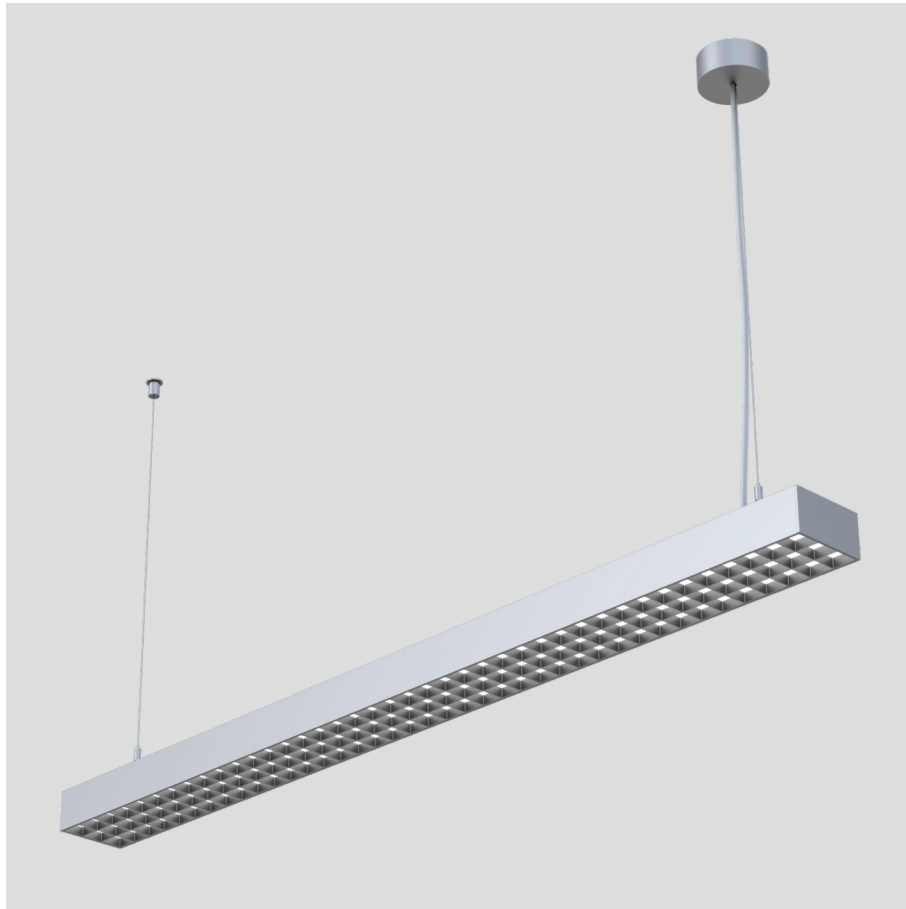

Frigg-P

pendant luminaires

22.005.34006

GENERAL

Ceiling
Suspended
Silver
IP20
indirect 3000 lm
direct 2700 lm
total 5700 lm
Beam Angle $\uparrow 115^\circ / 85^\circ \downarrow$
UGR < 16

LED

4000K neutral white
CRI ≥ 80
L80(B10)50,000H
SDCM < 3

PHYSICAL

length 1126 mm
width 96 mm
height 58 mm
3.5 kg

ELECTRICAL

60W
100 lm/W
No Dimming
AC200~240V

The data values for the luminous flux are initially subject to a tolerance of +/- 10%, those for the electrical connected load are initially subject to a tolerance of +/- 10%, and those for the colour temperature are initially subject to a tolerance of +/- 150 K. Product illustrations serve as examples and may differ from the original. No liability is assumed for typographical or printing errors. We reserve the right to make alterations in the interest of improving our products.