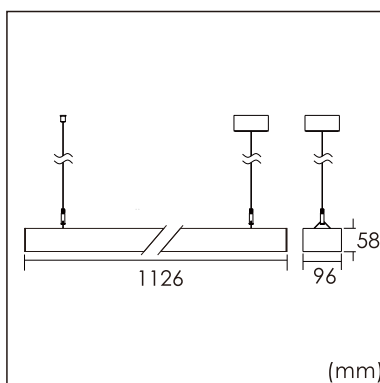

Frigg-P

pendant luminaires

22.005.34006

GENERAL

Ceiling
Suspended
Silver
IP20
indirect 3000 lm
direct 2700 lm
total 5700 lm
Beam Angle $\uparrow 115^\circ / 85^\circ \downarrow$
UGR < 16

LED

4000K neutral white
CRI ≥ 80
L80(B10)50,000H
SDCM < 3

PHYSICAL

length 1126 mm
width 96 mm
height 58 mm
3.5 kg

ELECTRICAL

60W
100 lm/W
No Dimming
AC200~240V

The data values for the luminous flux are initially subject to a tolerance of +/- 10%, those for the electrical connected load are initially subject to a tolerance of +/- 10%, and those for the colour temperature are initially subject to a tolerance of +/- 150 K. Product illustrations serve as examples and may differ from the original. No liability is assumed for typographical or printing errors. We reserve the right to make alterations in the interest of improving our products.