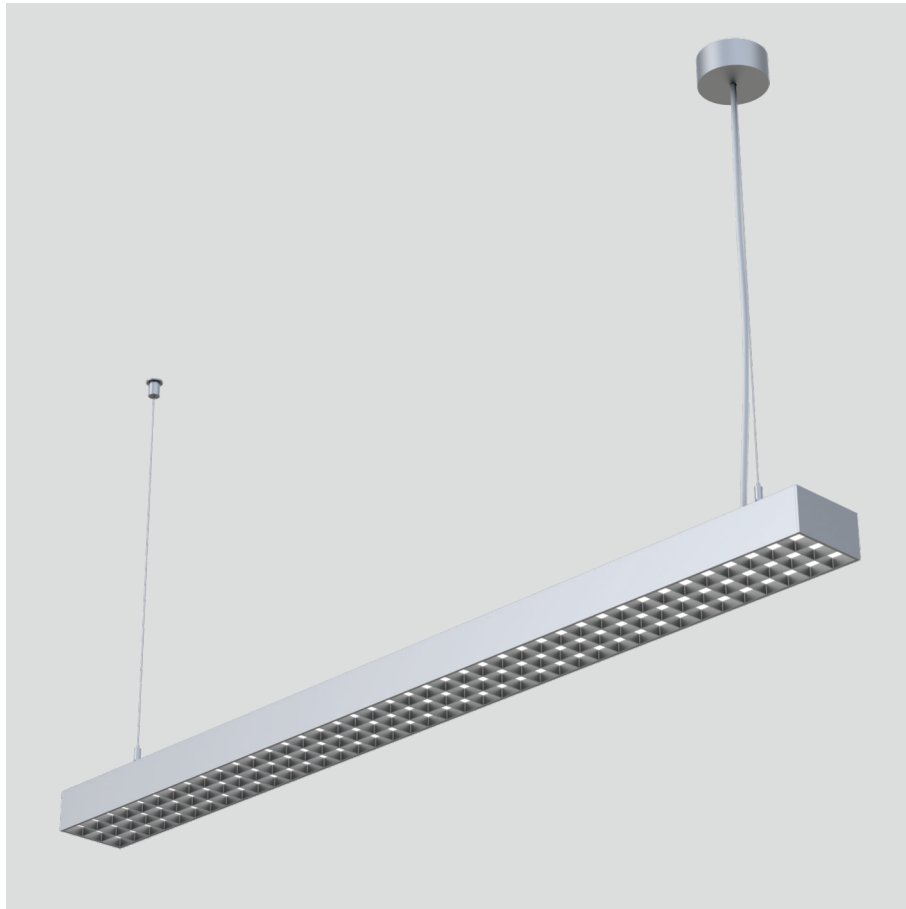

Frigg-P

pendant luminaires

22.005.33029

GENERAL

Ceiling
Suspended
Silver
IP20
indirect 3500 lm
direct 3200 lm
total 6700 lm
Beam Angle $\uparrow 115^\circ / 85^\circ \downarrow$
UGR < 16

LED

3000K warm white
CRI ≥ 80
L80(B10)50,000H
SDCM < 3

PHYSICAL

length 1404 mm
width 96 mm
height 58 mm
4 kg

ELECTRICAL

70W
100 lm/W
1-10V Dimming
AC200~240V

The data values for the luminous flux are initially subject to a tolerance of +/- 10%, those for the electrical connected load are initially subject to a tolerance of +/- 10%, and those for the colour temperature are initially subject to a tolerance of +/- 150 K. Product illustrations serve as examples and may differ from the original. No liability is assumed for typographical or printing errors. We reserve the right to make alterations in the interest of improving our products.