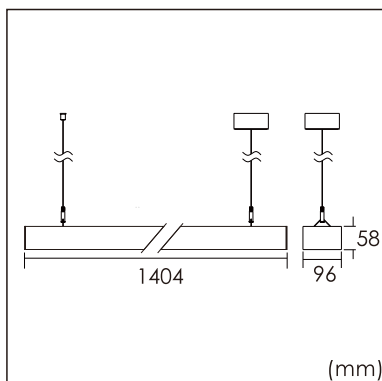

Frigg-P

pendant luminaires

22.005.33029

GENERAL

Ceiling
Suspended
Silver
IP20
indirect 3500 lm
direct 3200 lm
total 6700 lm
Beam Angle $\uparrow 115^\circ / 85^\circ \downarrow$
UGR < 16

LED

3000K warm white
CRI ≥ 80
L80(B10)50,000H
SDCM < 3

PHYSICAL

length 1404 mm
width 96 mm
height 58 mm
4 kg

ELECTRICAL

70W
100 lm/W
1-10V Dimming
AC200~240V

The data values for the luminous flux are initially subject to a tolerance of +/- 10%, those for the electrical connected load are initially subject to a tolerance of +/- 10%, and those for the colour temperature are initially subject to a tolerance of +/- 150 K. Product illustrations serve as examples and may differ from the original. No liability is assumed for typographical or printing errors. We reserve the right to make alterations in the interest of improving our products.