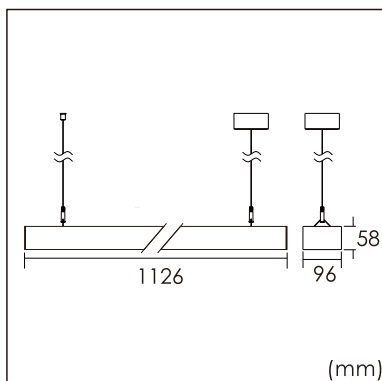

Frigg-P

pendant luminaires

22.005.23003

GENERAL

Ceiling
Suspended
White
IP20
indirect 3000 lm
direct 2700 lm
total 5700 lm
Beam Angle $\uparrow 115^\circ / 85^\circ \downarrow$
UGR < 16

LED

3000K warm white
CRI ≥ 80
L80(B10)50,000H
SDCM < 3

PHYSICAL

length 1126 mm
width 96 mm
height 58 mm
3.5 kg

ELECTRICAL

60W
100 lm/W
No Dimming
AC200~240V

The data values for the luminous flux are initially subject to a tolerance of +/- 10%, those for the electrical connected load are initially subject to a tolerance of +/- 10%, and those for the colour temperature are initially subject to a tolerance of +/- 150 K. Product illustrations serve as examples and may differ from the original. No liability is assumed for typographical or printing errors. We reserve the right to make alterations in the interest of improving our products.