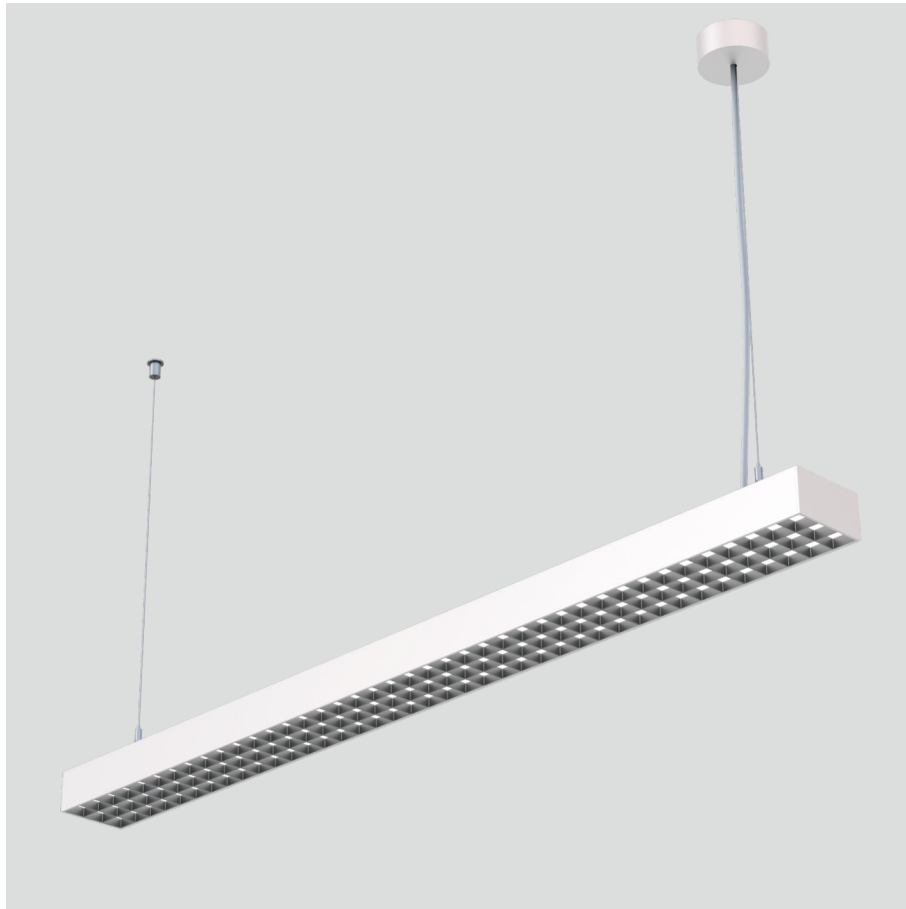

Frigg-P

pendant luminaires

22.005.23003

GENERAL

Ceiling
Suspended
White
IP20
indirect 3000 lm
direct 2700 lm
total 5700 lm
Beam Angle $\uparrow 115^\circ / 85^\circ \downarrow$
UGR < 16

LED

3000K warm white
CRI ≥ 80
L80(B10)50,000H
SDCM < 3

PHYSICAL

length 1126 mm
width 96 mm
height 58 mm
3.5 kg

ELECTRICAL

60W
100 lm/W
No Dimming
AC200~240V

The data values for the luminous flux are initially subject to a tolerance of +/- 10%, those for the electrical connected load are initially subject to a tolerance of +/- 10%, and those for the colour temperature are initially subject to a tolerance of +/- 150 K. Product illustrations serve as examples and may differ from the original. No liability is assumed for typographical or printing errors. We reserve the right to make alterations in the interest of improving our products.