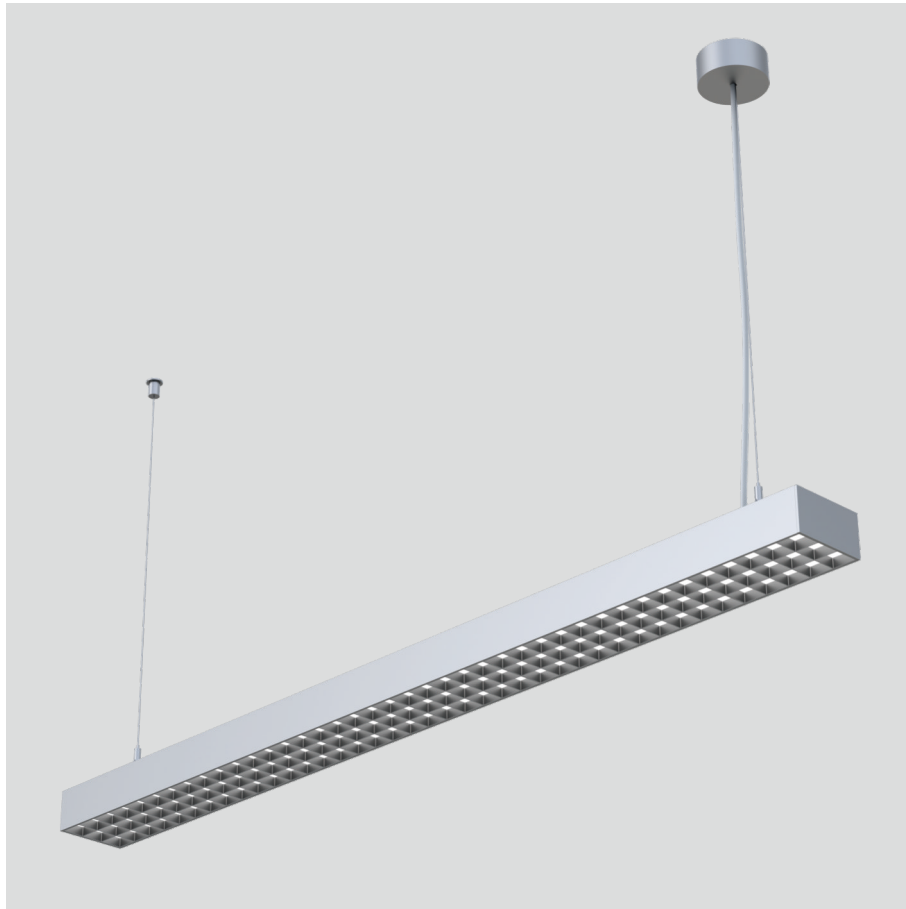

Frigg-P

pendant luminaires

22.005.33023

GENERAL

Ceiling
Suspended
Silver
IP20
indirect 3500 lm
direct 3200 lm
total 6700 lm
Beam Angle $\uparrow 115^\circ / 85^\circ \downarrow$
UGR < 16

LED

3000K warm white
CRI ≥ 80
L80(B10)50,000H
SDCM < 3

PHYSICAL

length 1404 mm
width 96 mm
height 58 mm
4 kg

ELECTRICAL

70W
100 lm/W
No Dimming
AC200~240V

The data values for the luminous flux are initially subject to a tolerance of +/- 10%, those for the electrical connected load are initially subject to a tolerance of +/- 10%, and those for the colour temperature are initially subject to a tolerance of +/- 150 K. Product illustrations serve as examples and may differ from the original. No liability is assumed for typographical or printing errors. We reserve the right to make alterations in the interest of improving our products.