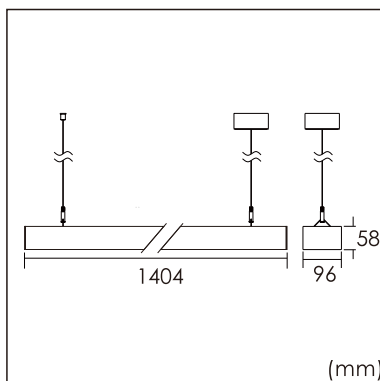

Frigg-P

pendant luminaires

22.005.33023

GENERAL

Ceiling
Suspended
Silver
IP20
indirect 3500 lm
direct 3200 lm
total 6700 lm
Beam Angle $\uparrow 115^\circ / 85^\circ \downarrow$
UGR < 16

LED

3000K warm white
CRI ≥ 80
L80(B10)50,000H
SDCM < 3

PHYSICAL

length 1404 mm
width 96 mm
height 58 mm
4 kg

ELECTRICAL

70W
100 lm/W
No Dimming
AC200~240V

The data values for the luminous flux are initially subject to a tolerance of +/- 10%, those for the electrical connected load are initially subject to a tolerance of +/- 10%, and those for the colour temperature are initially subject to a tolerance of +/- 150 K. Product illustrations serve as examples and may differ from the original. No liability is assumed for typographical or printing errors. We reserve the right to make alterations in the interest of improving our products.