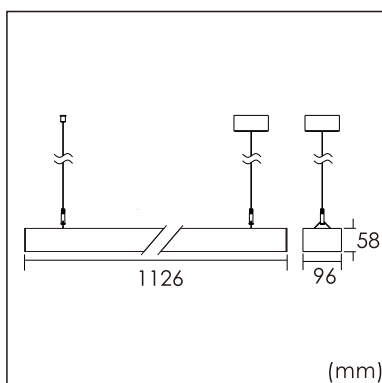

Frigg-P

pendant luminaires

22.005.24016

GENERAL

Ceiling
Suspended
White
IP20
indirect 3000 lm
direct 2700 lm
total 5700 lm
Beam Angle $\uparrow 115^\circ / 85^\circ \downarrow$
UGR < 16

LED

4000K neutral white
CRI ≥ 80
L80(B10)50,000H
SDCM < 3

PHYSICAL

length 1126 mm
width 96 mm
height 58 mm
3.5 kg

ELECTRICAL

60W
100 lm/W
DALI Dimming
AC200~240V

The data values for the luminous flux are initially subject to a tolerance of +/- 10%, those for the electrical connected load are initially subject to a tolerance of +/- 10%, and those for the colour temperature are initially subject to a tolerance of +/- 150 K. Product illustrations serve as examples and may differ from the original. No liability is assumed for typographical or printing errors. We reserve the right to make alterations in the interest of improving our products.