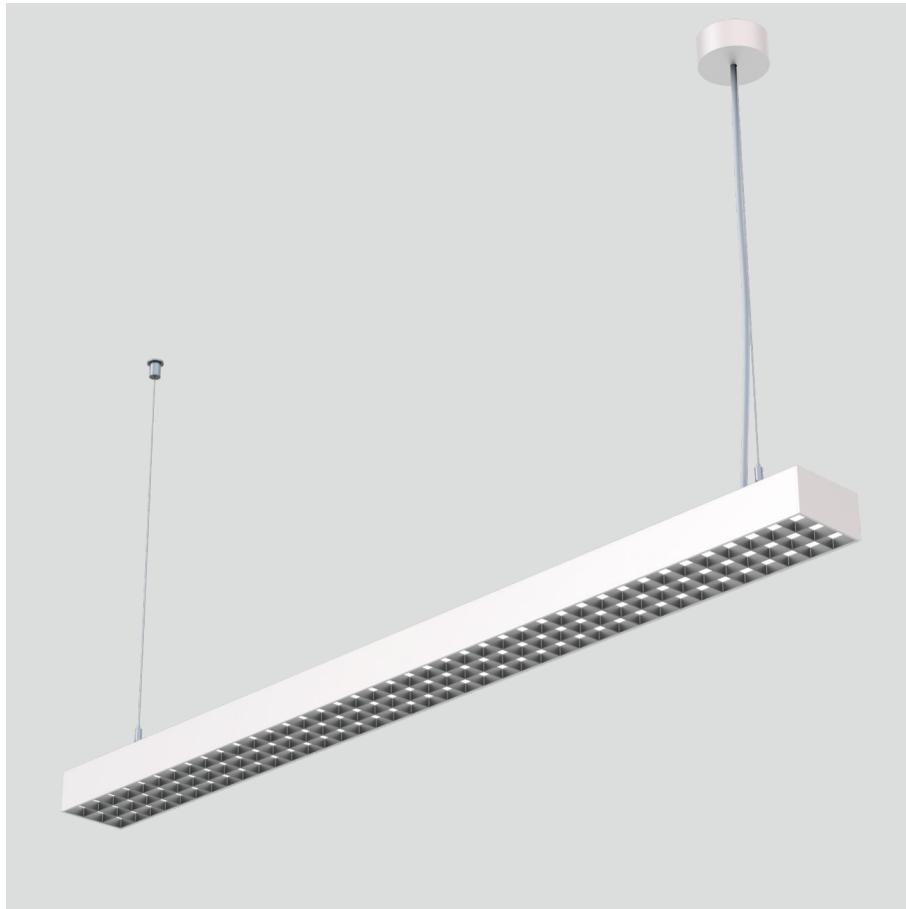

Frigg-P

pendant luminaires

22.005.24016

GENERAL

Ceiling
Suspended
White
IP20
indirect 3000 lm
direct 2700 lm
total 5700 lm
Beam Angle $\uparrow 115^\circ / 85^\circ \downarrow$
UGR < 16

LED

4000K neutral white
CRI ≥ 80
L80(B10)50,000H
SDCM < 3

PHYSICAL

length 1126 mm
width 96 mm
height 58 mm
3.5 kg

ELECTRICAL

60W
100 lm/W
DALI Dimming
AC200~240V

The data values for the luminous flux are initially subject to a tolerance of +/- 10%, those for the electrical connected load are initially subject to a tolerance of +/- 10%, and those for the colour temperature are initially subject to a tolerance of +/- 150 K. Product illustrations serve as examples and may differ from the original. No liability is assumed for typographical or printing errors. We reserve the right to make alterations in the interest of improving our products.