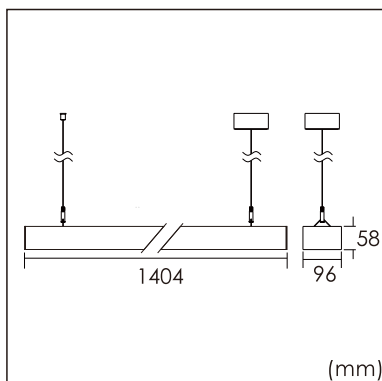

Frigg-P

pendant luminaires

22.005.13019

GENERAL

Ceiling
Suspended
black
IP20
indirect 3500 lm
direct 3200 lm
total 6700 lm
Beam Angle $\uparrow 115^\circ / 85^\circ \downarrow$
UGR < 16

LED

3000K warm white
CRI ≥ 80
L80(B10)50,000H
SDCM < 3

PHYSICAL

length 1404 mm
width 96 mm
height 58 mm
4 kg

ELECTRICAL

70W
100 lm/W
No Dimming
AC200~240V

The data values for the luminous flux are initially subject to a tolerance of +/- 10%, those for the electrical connected load are initially subject to a tolerance of +/- 10%, and those for the colour temperature are initially subject to a tolerance of +/- 150 K. Product illustrations serve as examples and may differ from the original. No liability is assumed for typographical or printing errors. We reserve the right to make alterations in the interest of improving our products.