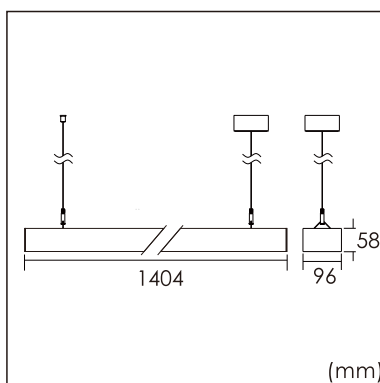

Frigg-P

pendant luminaires

22.005.23027

GENERAL

Ceiling
Suspended
White
IP20
indirect 3500 lm
direct 3200 lm
total 6700 lm
Beam Angle $\uparrow 115^\circ / 85^\circ \downarrow$
UGR < 16

LED

3000K warm white
CRI ≥ 80
L80(B10)50,000H
SDCM < 3

PHYSICAL

length 1404 mm
width 96 mm
height 58 mm
4 kg

ELECTRICAL

70W
100 lm/W
1-10V Dimming
AC200~240V

The data values for the luminous flux are initially subject to a tolerance of +/- 10%, those for the electrical connected load are initially subject to a tolerance of +/- 10%, and those for the colour temperature are initially subject to a tolerance of +/- 150 K. Product illustrations serve as examples and may differ from the original. No liability is assumed for typographical or printing errors. We reserve the right to make alterations in the interest of improving our products.