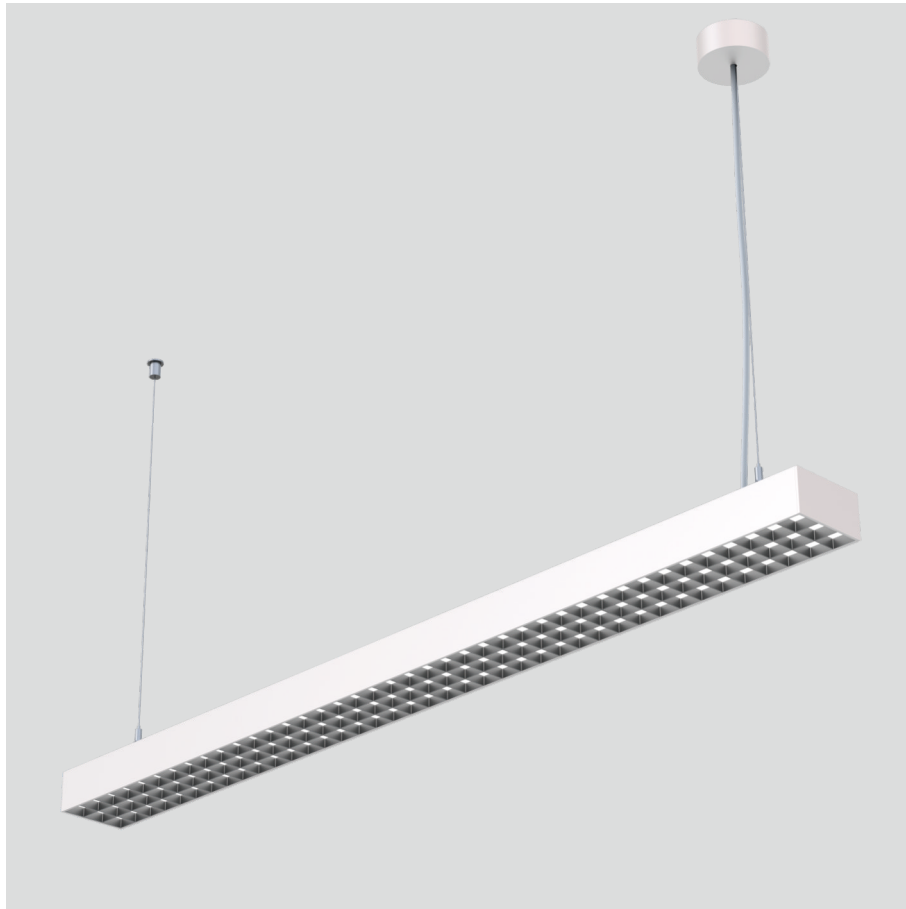

Frigg-P

pendant luminaires

22.005.23027

GENERAL

Ceiling
Suspended
White
IP20
indirect 3500 lm
direct 3200 lm
total 6700 lm
Beam Angle $\uparrow 115^\circ / 85^\circ \downarrow$
UGR < 16

LED

3000K warm white
CRI ≥ 80
L80(B10)50,000H
SDCM < 3

PHYSICAL

length 1404 mm
width 96 mm
height 58 mm
4 kg

ELECTRICAL

70W
100 lm/W
1-10V Dimming
AC200~240V

The data values for the luminous flux are initially subject to a tolerance of +/- 10%, those for the electrical connected load are initially subject to a tolerance of +/- 10%, and those for the colour temperature are initially subject to a tolerance of +/- 150 K. Product illustrations serve as examples and may differ from the original. No liability is assumed for typographical or printing errors. We reserve the right to make alterations in the interest of improving our products.