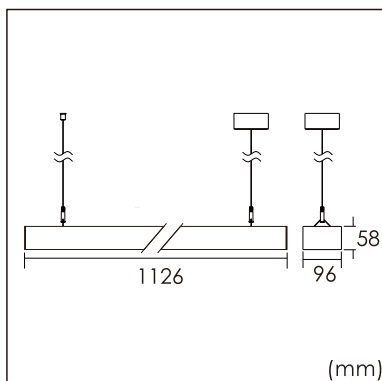

Frigg-P

pendant luminaires

22.005.13007

GENERAL

Ceiling
Suspended
black
IP20
indirect 3000 lm
direct 2700 lm
total 5700 lm
Beam Angle $\uparrow 115^\circ / 85^\circ \downarrow$
UGR < 16

LED

3000K warm white
CRI ≥ 80
L80(B10)50,000H
SDCM < 3

PHYSICAL

length 1126 mm
width 96 mm
height 58 mm
3.5 kg

ELECTRICAL

60W
100 lm/W
1-10V Dimming
AC200~240V

The data values for the luminous flux are initially subject to a tolerance of +/- 10%, those for the electrical connected load are initially subject to a tolerance of +/- 10%, and those for the colour temperature are initially subject to a tolerance of +/- 150 K. Product illustrations serve as examples and may differ from the original. No liability is assumed for typographical or printing errors. We reserve the right to make alterations in the interest of improving our products.