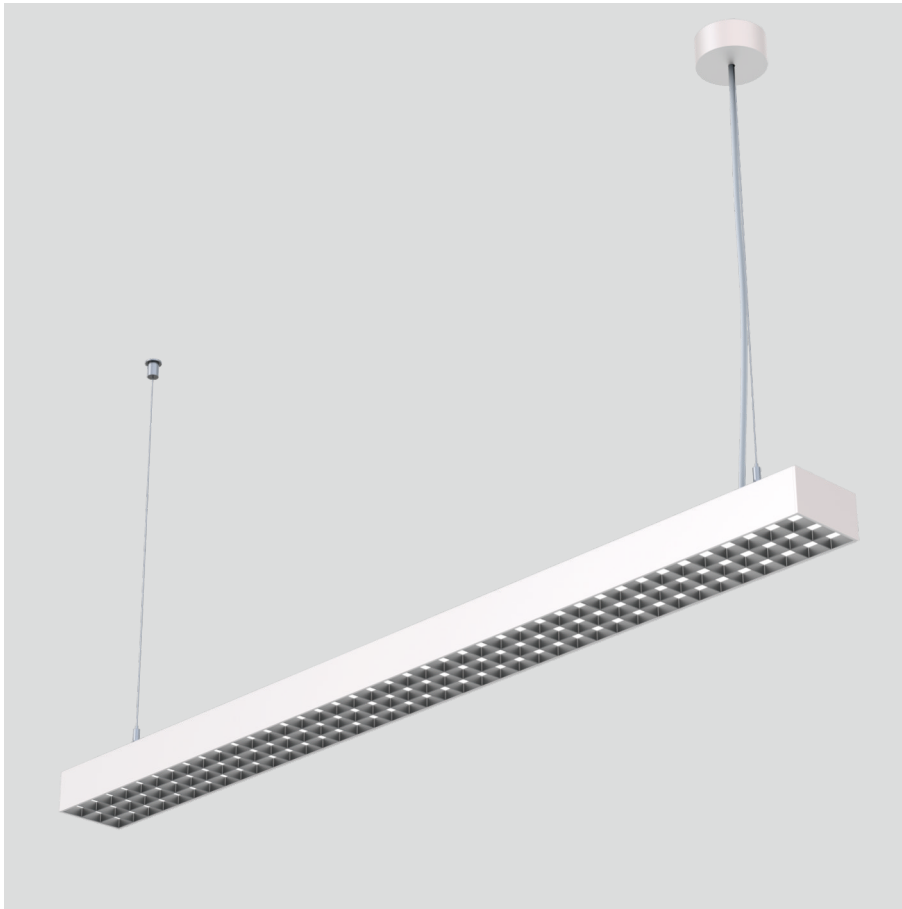

Frigg-P pendant luminaires

22.005.24034

GENERAL

Ceiling
Suspended
White
IP20
indirect 3500 lm
direct 3200 lm
total 6700 lm
Beam Angle $\uparrow 115^\circ / 85^\circ \downarrow$
UGR < 16

LED

4000K neutral white
CRI ≥ 80
L80(B10)50,000H
SDCM < 3

PHYSICAL

length 1404 mm
width 96 mm
height 58 mm
4 kg

ELECTRICAL

70W
100 lm/W
DALI Dimming
AC200~240V