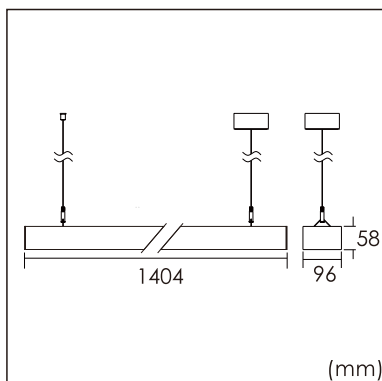

Frigg-P

pendant luminaires

22.005.34036

GENERAL

Ceiling
Suspended
Silver
IP20
indirect 3500 lm
direct 3200 lm
total 6700 lm
Beam Angle $\uparrow 115^\circ / 85^\circ \downarrow$
UGR < 16

LED

4000K neutral white
CRI ≥ 80
L80(B10)50,000H
SDCM < 3

PHYSICAL

length 1404 mm
width 96 mm
height 58 mm
4 kg

ELECTRICAL

70W
100 lm/W
DALI Dimming
AC200~240V

The data values for the luminous flux are initially subject to a tolerance of +/- 10%, those for the electrical connected load are initially subject to a tolerance of +/- 10%, and those for the colour temperature are initially subject to a tolerance of +/- 150 K. Product illustrations serve as examples and may differ from the original. No liability is assumed for typographical or printing errors. We reserve the right to make alterations in the interest of improving our products.