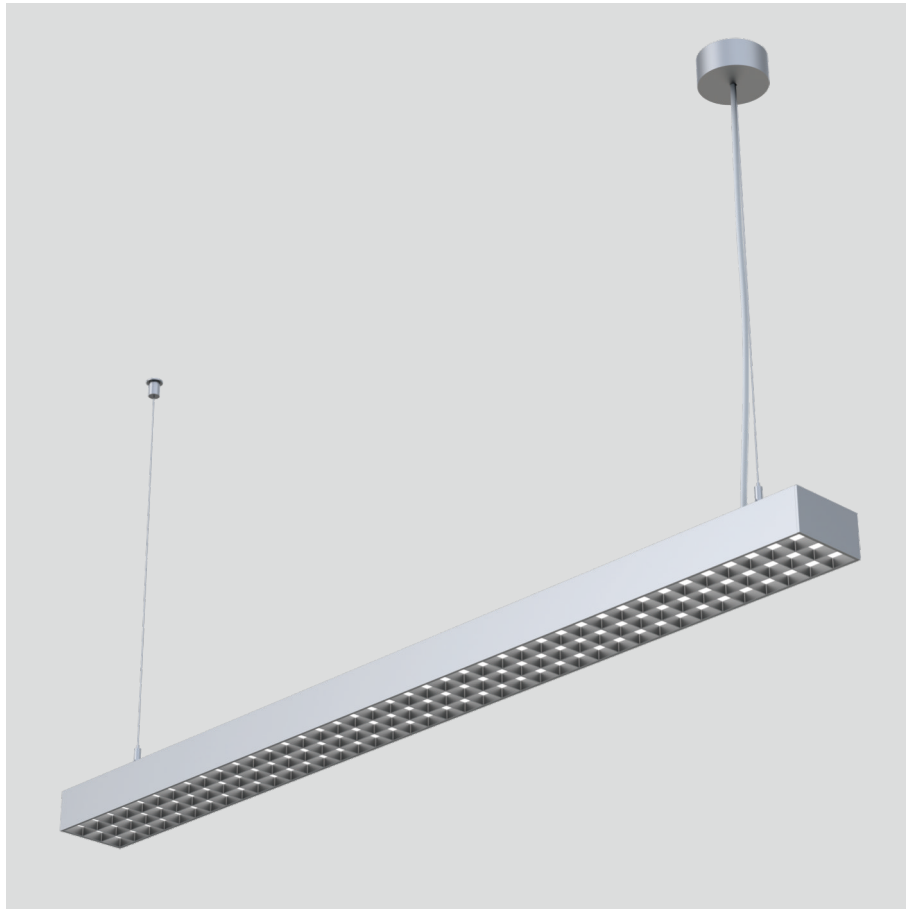

Frigg-P

pendant luminaires

22.005.34036

GENERAL

Ceiling
Suspended
Silver
IP20
indirect 3500 lm
direct 3200 lm
total 6700 lm
Beam Angle $\uparrow 115^\circ / 85^\circ \downarrow$
UGR < 16

LED

4000K neutral white
CRI ≥ 80
L80(B10)50,000H
SDCM < 3

PHYSICAL

length 1404 mm
width 96 mm
height 58 mm
4 kg

ELECTRICAL

70W
100 lm/W
DALI Dimming
AC200~240V

The data values for the luminous flux are initially subject to a tolerance of +/- 10%, those for the electrical connected load are initially subject to a tolerance of +/- 10%, and those for the colour temperature are initially subject to a tolerance of +/- 150 K. Product illustrations serve as examples and may differ from the original. No liability is assumed for typographical or printing errors. We reserve the right to make alterations in the interest of improving our products.