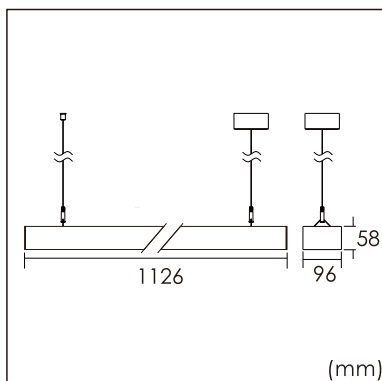

Frigg-P

pendant luminaires

22.005.24004

GENERAL

Ceiling
Suspended
White
IP20
indirect 3000 lm
direct 2700 lm
total 5700 lm
Beam Angle $\uparrow 115^\circ / 85^\circ \downarrow$
UGR < 16

LED

4000K neutral white
CRI ≥ 80
L80(B10)50,000H
SDCM < 3

PHYSICAL

length 1126 mm
width 96 mm
height 58 mm
3.5 kg

ELECTRICAL

60W
100 lm/W
No Dimming
AC200~240V

The data values for the luminous flux are initially subject to a tolerance of +/- 10%, those for the electrical connected load are initially subject to a tolerance of +/- 10%, and those for the colour temperature are initially subject to a tolerance of +/- 150 K. Product illustrations serve as examples and may differ from the original. No liability is assumed for typographical or printing errors. We reserve the right to make alterations in the interest of improving our products.