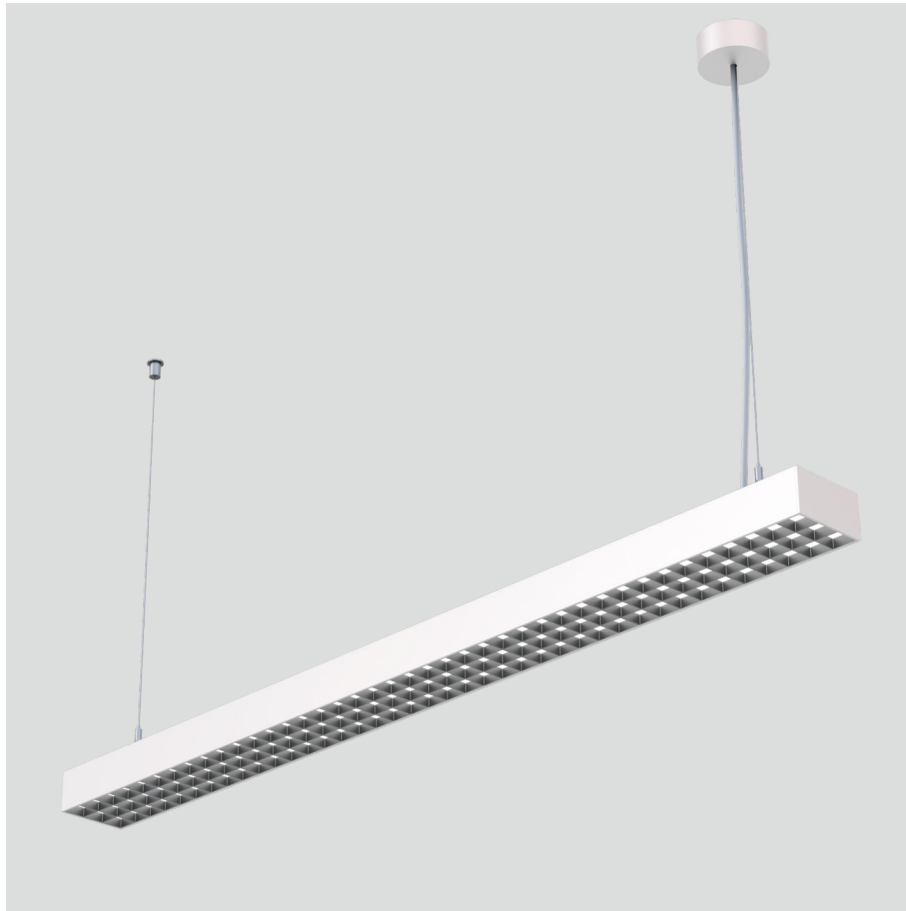

Frigg-P

pendant luminaires

22.005.24004

GENERAL

Ceiling
Suspended
White
IP20
indirect 3000 lm
direct 2700 lm
total 5700 lm
Beam Angle $\uparrow 115^\circ / 85^\circ \downarrow$
UGR < 16

LED

4000K neutral white
CRI ≥ 80
L80(B10)50,000H
SDCM < 3

PHYSICAL

length 1126 mm
width 96 mm
height 58 mm
3.5 kg

ELECTRICAL

60W
100 lm/W
No Dimming
AC200~240V

The data values for the luminous flux are initially subject to a tolerance of +/- 10%, those for the electrical connected load are initially subject to a tolerance of +/- 10%, and those for the colour temperature are initially subject to a tolerance of +/- 150 K. Product illustrations serve as examples and may differ from the original. No liability is assumed for typographical or printing errors. We reserve the right to make alterations in the interest of improving our products.