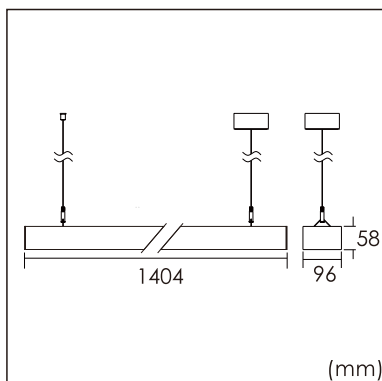

Frigg-P

pendant luminaires

22.005.24028

GENERAL

Ceiling
Suspended
White
IP20
indirect 3500 lm
direct 3200 lm
total 6700 lm
Beam Angle $\uparrow 115^\circ / 85^\circ \downarrow$
UGR < 16

LED

4000K neutral white
CRI ≥ 80
L80(B10)50,000H
SDCM < 3

PHYSICAL

length 1404 mm
width 96 mm
height 58 mm
4 kg

ELECTRICAL

70W
100 lm/W
1-10V Dimming
AC200~240V

The data values for the luminous flux are initially subject to a tolerance of +/- 10%, those for the electrical connected load are initially subject to a tolerance of +/- 10%, and those for the colour temperature are initially subject to a tolerance of +/- 150 K. Product illustrations serve as examples and may differ from the original. No liability is assumed for typographical or printing errors. We reserve the right to make alterations in the interest of improving our products.