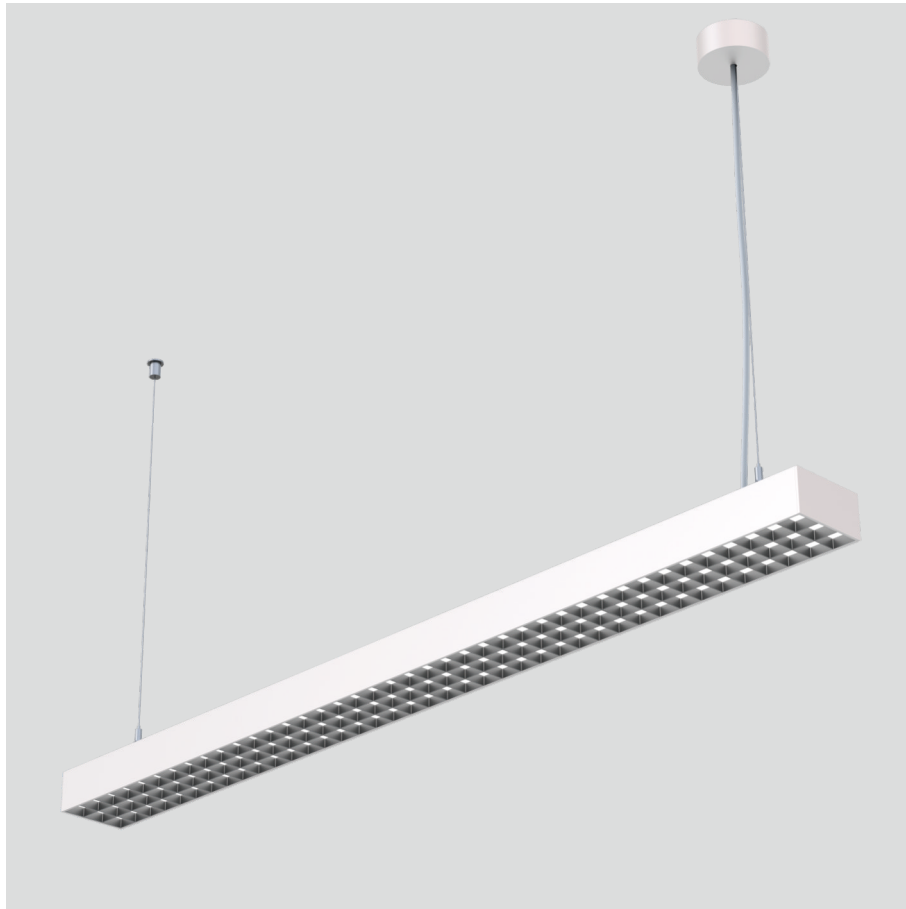

Frigg-P

pendant luminaires

22.005.24028

GENERAL

Ceiling
Suspended
White
IP20
indirect 3500 lm
direct 3200 lm
total 6700 lm
Beam Angle $\uparrow 115^\circ / 85^\circ \downarrow$
UGR < 16

LED

4000K neutral white
CRI ≥ 80
L80(B10)50,000H
SDCM < 3

PHYSICAL

length 1404 mm
width 96 mm
height 58 mm
4 kg

ELECTRICAL

70W
100 lm/W
1-10V Dimming
AC200~240V

The data values for the luminous flux are initially subject to a tolerance of +/- 10%, those for the electrical connected load are initially subject to a tolerance of +/- 10%, and those for the colour temperature are initially subject to a tolerance of +/- 150 K. Product illustrations serve as examples and may differ from the original. No liability is assumed for typographical or printing errors. We reserve the right to make alterations in the interest of improving our products.