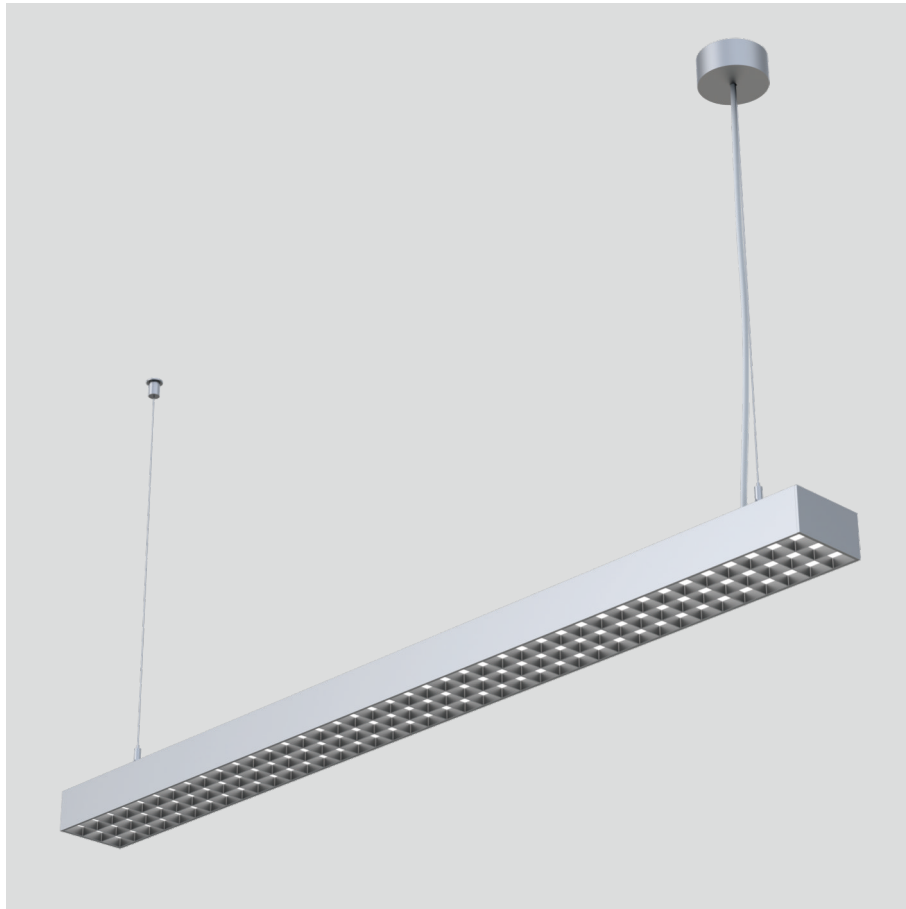

Frigg-P

pendant luminaires

22.005.33035

GENERAL

Ceiling
Suspended
Silver
IP20
indirect 3500 lm
direct 3200 lm
total 6700 lm
Beam Angle $\uparrow 115^\circ / 85^\circ \downarrow$
UGR < 16

LED

3000K warm white
CRI ≥ 80
L80(B10)50,000H
SDCM < 3

PHYSICAL

length 1404 mm
width 96 mm
height 58 mm
4 kg

ELECTRICAL

70W
100 lm/W
DALI Dimming
AC200~240V

The data values for the luminous flux are initially subject to a tolerance of +/- 10%, those for the electrical connected load are initially subject to a tolerance of +/- 10%, and those for the colour temperature are initially subject to a tolerance of +/- 150 K. Product illustrations serve as examples and may differ from the original. No liability is assumed for typographical or printing errors. We reserve the right to make alterations in the interest of improving our products.