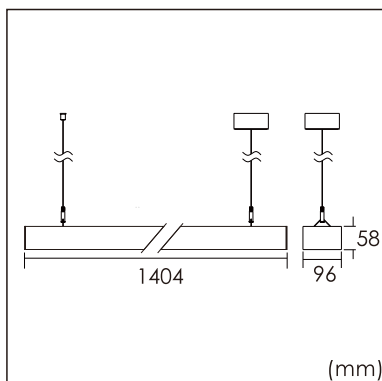

Frigg-P

pendant luminaires

22.005.33035

GENERAL

Ceiling
Suspended
Silver
IP20
indirect 3500 lm
direct 3200 lm
total 6700 lm
Beam Angle $\uparrow 115^\circ / 85^\circ \downarrow$
UGR < 16

LED

3000K warm white
CRI ≥ 80
L80(B10)50,000H
SDCM < 3

PHYSICAL

length 1404 mm
width 96 mm
height 58 mm
4 kg

ELECTRICAL

70W
100 lm/W
DALI Dimming
AC200~240V

The data values for the luminous flux are initially subject to a tolerance of +/- 10%, those for the electrical connected load are initially subject to a tolerance of +/- 10%, and those for the colour temperature are initially subject to a tolerance of +/- 150 K. Product illustrations serve as examples and may differ from the original. No liability is assumed for typographical or printing errors. We reserve the right to make alterations in the interest of improving our products.