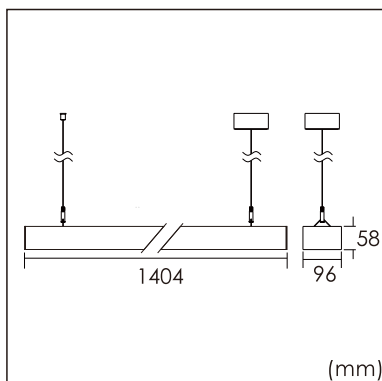

Frigg-P

pendant luminaires

22.005.34030

GENERAL

Ceiling
Suspended
Silver
IP20
indirect 3500 lm
direct 3200 lm
total 6700 lm
Beam Angle $\uparrow 115^\circ / 85^\circ \downarrow$
UGR < 16

LED

4000K neutral white
CRI ≥ 80
L80(B10)50,000H
SDCM < 3

PHYSICAL

length 1404 mm
width 96 mm
height 58 mm
4 kg

ELECTRICAL

70W
100 lm/W
1-10V Dimming
AC200~240V

The data values for the luminous flux are initially subject to a tolerance of +/- 10%, those for the electrical connected load are initially subject to a tolerance of +/- 10%, and those for the colour temperature are initially subject to a tolerance of +/- 150 K. Product illustrations serve as examples and may differ from the original. No liability is assumed for typographical or printing errors. We reserve the right to make alterations in the interest of improving our products.