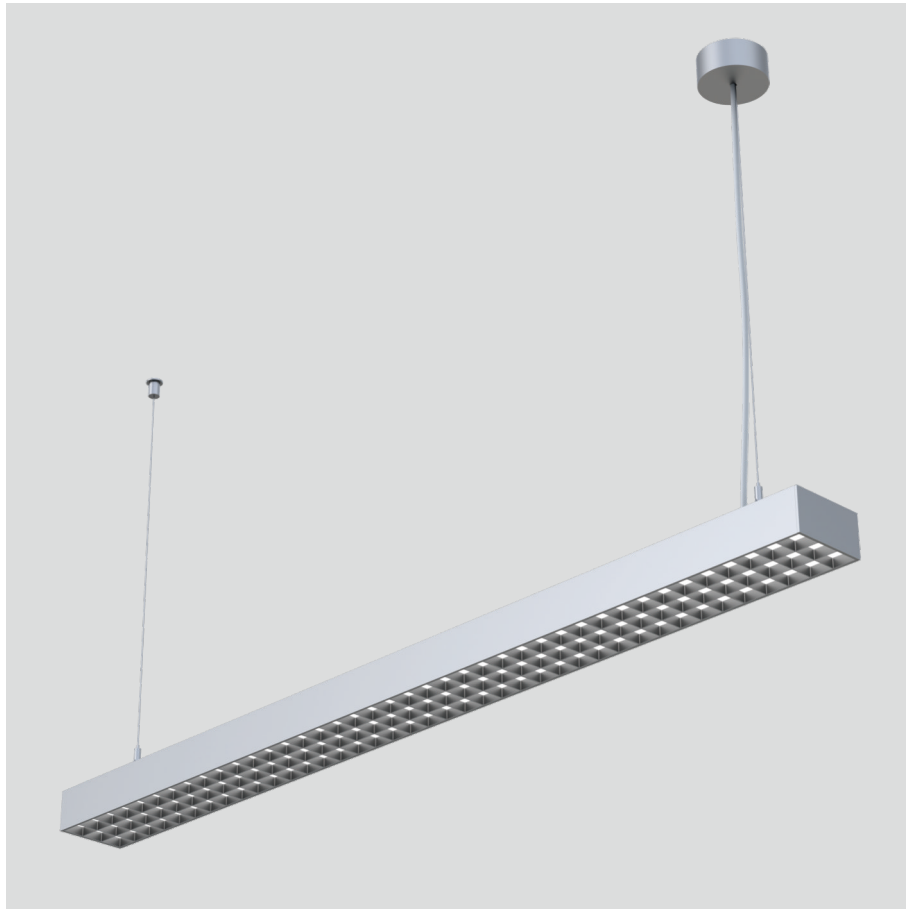

Frigg-P

pendant luminaires

22.005.34030

GENERAL

Ceiling
Suspended
Silver
IP20
indirect 3500 lm
direct 3200 lm
total 6700 lm
Beam Angle $\uparrow 115^\circ / 85^\circ \downarrow$
UGR < 16

LED

4000K neutral white
CRI ≥ 80
L80(B10)50,000H
SDCM < 3

PHYSICAL

length 1404 mm
width 96 mm
height 58 mm
4 kg

ELECTRICAL

70W
100 lm/W
1-10V Dimming
AC200~240V

The data values for the luminous flux are initially subject to a tolerance of +/- 10%, those for the electrical connected load are initially subject to a tolerance of +/- 10%, and those for the colour temperature are initially subject to a tolerance of +/- 150 K. Product illustrations serve as examples and may differ from the original. No liability is assumed for typographical or printing errors. We reserve the right to make alterations in the interest of improving our products.