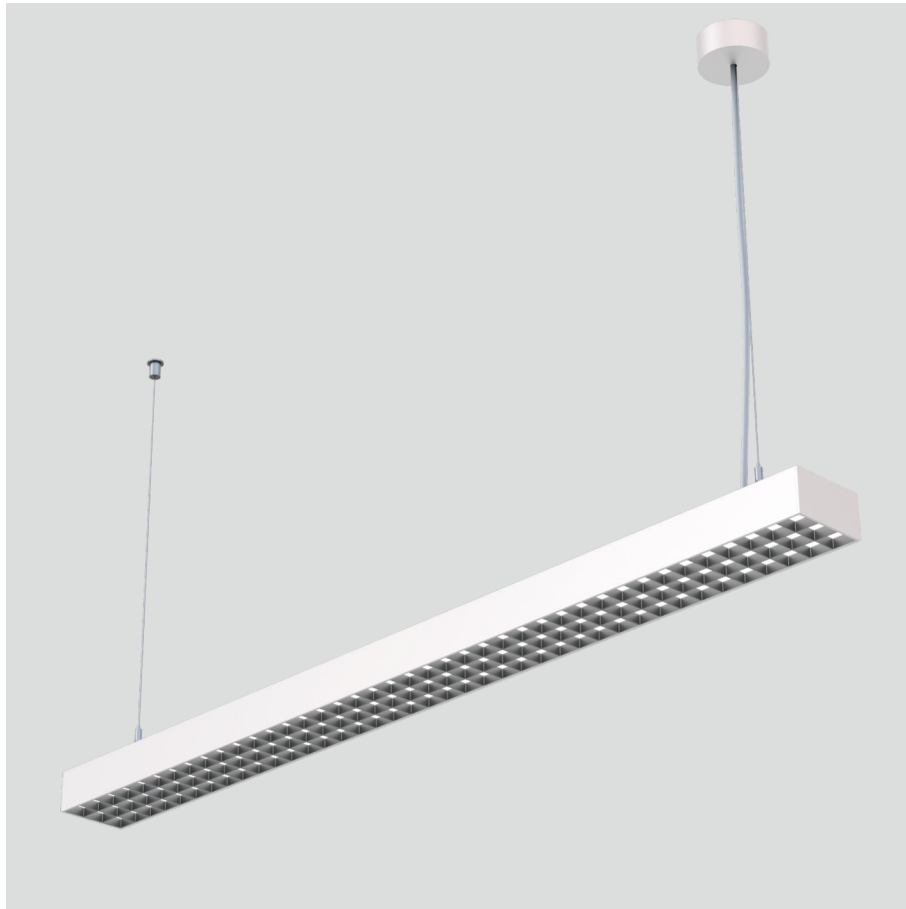

Frigg-P

pendant luminaires

22.005.23015

GENERAL

Ceiling
Suspended
White
IP20
indirect 3000 lm
direct 2700 lm
total 5700 lm
Beam Angle $\uparrow 115^\circ/85^\circ\downarrow$
UGR<16

LED

3000K warm white
CRI ≥ 80
L80(B10)50,000H
SDCM <3

PHYSICAL

length 1126 mm
width 96 mm
height 58 mm
3.5 kg

ELECTRICAL

60W
100 lm/W
DALI Dimming
AC200~240V

The data values for the luminous flux are initially subject to a tolerance of +/- 10%, those for the electrical connected load are initially subject to a tolerance of +/- 10%, and those for the colour temperature are initially subject to a tolerance of +/- 150 K. Product illustrations serve as examples and may differ from the original. No liability is assumed for typographical or printing errors. We reserve the right to make alterations in the interest of improving our products.