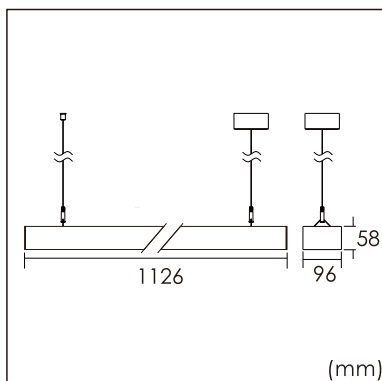

Frigg-P

pendant luminaires

22.005.23015

GENERAL

Ceiling
Suspended
White
IP20
indirect 3000 lm
direct 2700 lm
total 5700 lm
Beam Angle $\uparrow 115^\circ/85^\circ\downarrow$
UGR<16

LED

3000K warm white
CRI ≥ 80
L80(B10)50,000H
SDCM <3

PHYSICAL

length 1126 mm
width 96 mm
height 58 mm
3.5 kg

ELECTRICAL

60W
100 lm/W
DALI Dimming
AC200~240V

The data values for the luminous flux are initially subject to a tolerance of +/- 10%, those for the electrical connected load are initially subject to a tolerance of +/- 10%, and those for the colour temperature are initially subject to a tolerance of +/- 150 K. Product illustrations serve as examples and may differ from the original. No liability is assumed for typographical or printing errors. We reserve the right to make alterations in the interest of improving our products.