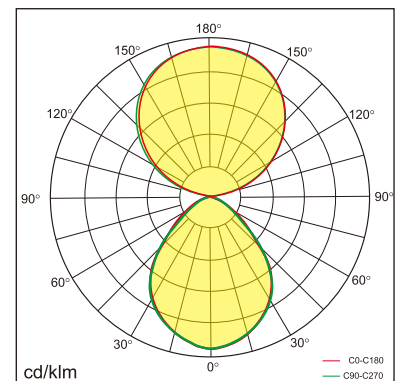

Frigg-P

pendant luminaires

22.005.33005

GENERAL

Ceiling
Suspended
Silver
IP20
indirect 3000 lm
direct 2700 lm
total 5700 lm
Beam Angle $\uparrow 115^\circ / 85^\circ \downarrow$
UGR < 16

LED

3000K warm white
CRI ≥ 80
L80(B10)50,000H
SDCM < 3

PHYSICAL

length 1126 mm
width 96 mm
height 58 mm
3.5 kg

ELECTRICAL

60W
100 lm/W
No Dimming
AC200~240V

The data values for the luminous flux are initially subject to a tolerance of +/- 10%, those for the electrical connected load are initially subject to a tolerance of +/- 10%, and those for the colour temperature are initially subject to a tolerance of +/- 150 K. Product illustrations serve as examples and may differ from the original. No liability is assumed for typographical or printing errors. We reserve the right to make alterations in the interest of improving our products.