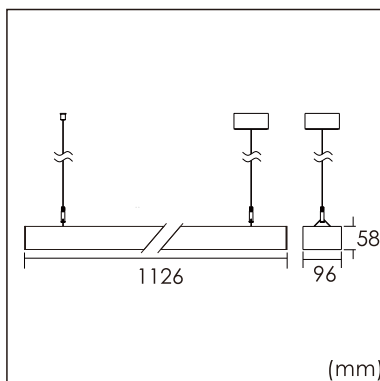

Frigg-P

pendant luminaires

22.005.33005

GENERAL

Ceiling
Suspended
Silver
IP20
indirect 3000 lm
direct 2700 lm
total 5700 lm
Beam Angle $\uparrow 115^\circ / 85^\circ \downarrow$
UGR < 16

LED

3000K warm white
CRI ≥ 80
L80(B10)50,000H
SDCM < 3

PHYSICAL

length 1126 mm
width 96 mm
height 58 mm
3.5 kg

ELECTRICAL

60W
100 lm/W
No Dimming
AC200~240V

The data values for the luminous flux are initially subject to a tolerance of +/- 10%, those for the electrical connected load are initially subject to a tolerance of +/- 10%, and those for the colour temperature are initially subject to a tolerance of +/- 150 K. Product illustrations serve as examples and may differ from the original. No liability is assumed for typographical or printing errors. We reserve the right to make alterations in the interest of improving our products.