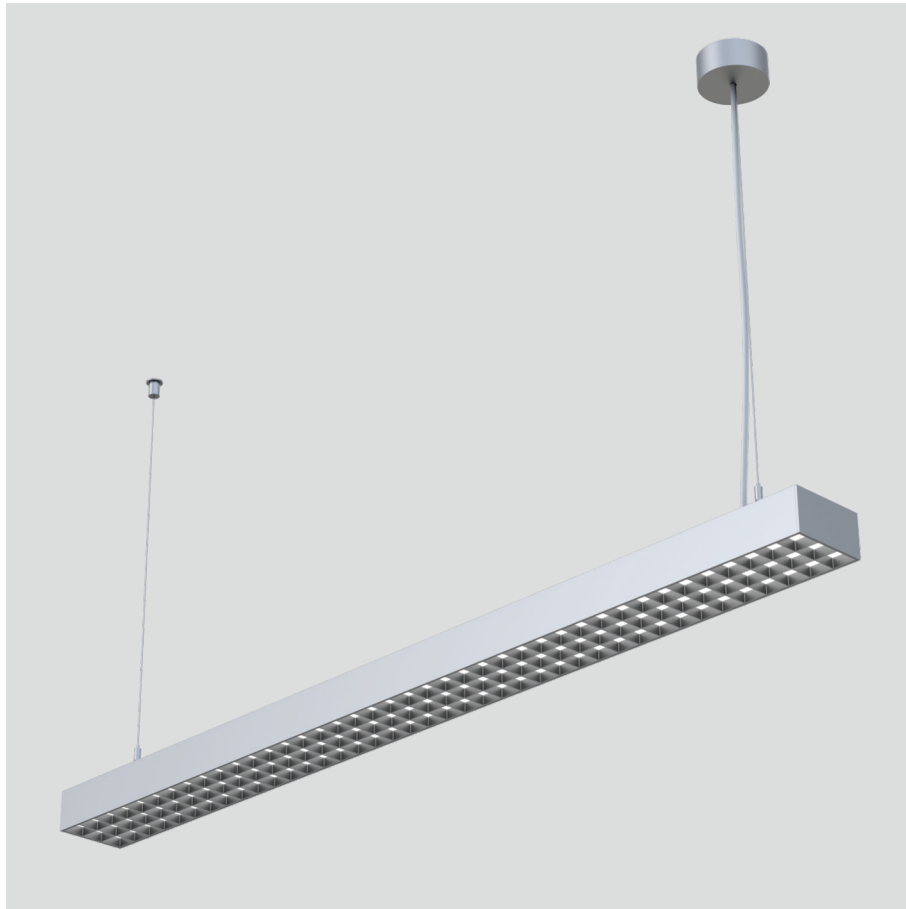

Frigg-P

pendant luminaires

22.005.33005

GENERAL

Ceiling
Suspended
Silver
IP20
indirect 3000 lm
direct 2700 lm
total 5700 lm
Beam Angle $\uparrow 115^\circ / 85^\circ \downarrow$
UGR < 16

LED

3000K warm white
CRI ≥ 80
L80(B10)50,000H
SDCM < 3

PHYSICAL

length 1126 mm
width 96 mm
height 58 mm
3.5 kg

ELECTRICAL

60W
100 lm/W
No Dimming
AC200~240V

The data values for the luminous flux are initially subject to a tolerance of +/- 10%, those for the electrical connected load are initially subject to a tolerance of +/- 10%, and those for the colour temperature are initially subject to a tolerance of +/- 150 K. Product illustrations serve as examples and may differ from the original. No liability is assumed for typographical or printing errors. We reserve the right to make alterations in the interest of improving our products.